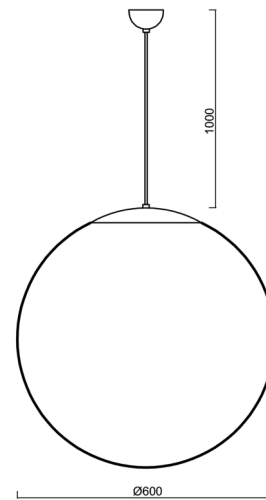

ADRIA S5

LED-5L07E1050ZS11/099/L100 NB DALI 3K##

WWW.OSMONT.CZ

ADRIA S5

Product code: ADR60373

Type: LED-5L07E1050ZS11/099/L100 NB DALI 3K##

Short description of the luminaire: Stainless brushed pendant LED light DALI with TRIPLEX OPAL glass shade.

Technical

Types of luminaires	Dimmable
Mounting type	Suspended - cable
Base material	stainless steel steel
Shade material	three-layer glass TRIPLEX OPAL
Base color	brushed stainless steel
Shade color	white
Holding the shade	steel holder
Mounting location	ceiling
Width	600 mm
Length	600 mm
Height	600 mm
Diameter	ø 600 mm
Hinge length	1000 mm
mounting holes (diameter)	none
Installation wire (diameter)	none
Energy Class	D
Impact strength	IK01
Operating temperature	from -20°C to +30°C