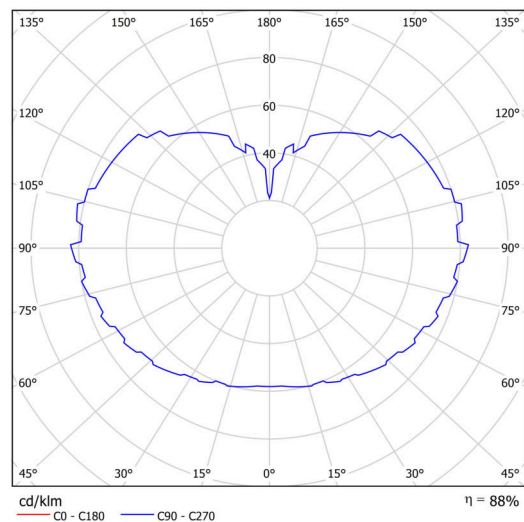

Luminous

Lum. flux of luminaire	6810 lm
Lum. flux of light source	7740 lm
Luminaire efficacy	141 lm/W
Temperature	3000 K
Rated life time LED L80/B10	100000 hours
CRI	Ra80
MacAdam	3
Blue light hazard	Risk group 0

Eulum data for calculation programs are available at www.osmont.cz.