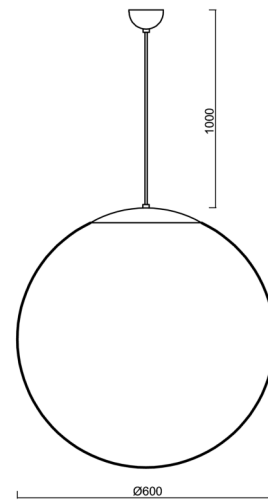

ADRIA S5

LED-5L07E1050ZS11/099/L100 NL 3K##

WWW.OSMONT.CZ

ADRIA S5

Product code: ADR60370

Type: LED-5L07E1050ZS11/099/L100 NL 3K##

Short description of the luminaire: Stainless polished pendant LED light ON/OFF with TRIPLEX OPAL glass shade.

Technical

Types of luminaires	Classic on/off
Mounting type	Suspended - cable
Base material	stainless steel steel
Shade material	three-layer glass TRIPLEX OPAL
Base color	polished stainless steel
Shade color	white
Holding the shade	steel holder
Mounting location	ceiling
Width	600 mm
Length	600 mm
Height	600 mm
Diameter	ø 600 mm
Hinge length	1000 mm
mounting holes (diameter)	none
Installation wire (diameter)	none
Energy Class	D
Impact strength	IK01
Operating temperature	from -20°C to +30°C