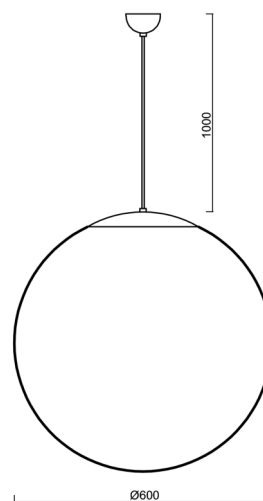

# ADRIA S5

Product code: ADR60369

Type: LED-5L07E1050ZS11/099/L100 MS DALI 3K##

Short description of the luminaire: Brass pendant LED light DALI with TRIPLEX OPAL glass shade.

## Technical

Types of luminaires	Dimmable
Mounting type	Suspended - cable
Base material	brass
Shade material	three-layer glass TRIPLEX OPAL
Base color	polished brass
Shade color	white
Holding the shade	steel holder
Mounting location	ceiling
Width	600 mm
Length	600 mm
Height	600 mm
Diameter	ø 600 mm
Hinge length	1000 mm
mounting holes (diameter)	none
Installation wire (diameter)	none
Energy Class	D
Impact strength	IK01
Operating temperature	from -20°C to +30°C