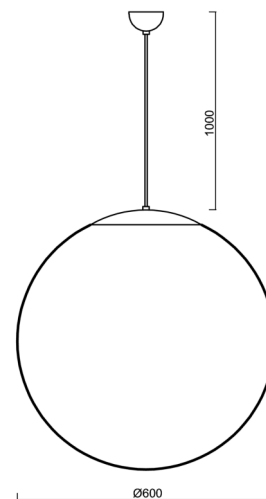

ADRIA S5

LED-5L07E1050ZS11/099/L100 MS 3K##

WWW.OSMONT.CZ

ADRIA S5

Product code: ADR60368

Type: LED-5L07E1050ZS11/099/L100 MS 3K##

Short description of the luminaire: Brass pendant LED light ON/OFF with TRIPLEX OPAL glass shade.

Technical

Types of luminaires	Classic on/off
Mounting type	Suspended - cable
Base material	brass
Shade material	three-layer glass TRIPLEX OPAL
Base color	polished brass
Shade color	white
Holding the shade	steel holder
Mounting location	ceiling
Width	600 mm
Length	600 mm
Height	600 mm
Diameter	ø 600 mm
Hinge length	1000 mm
mounting holes (diameter)	none
Installation wire (diameter)	none
Energy Class	D
Impact strength	IK01
Operating temperature	from -20°C to +30°C