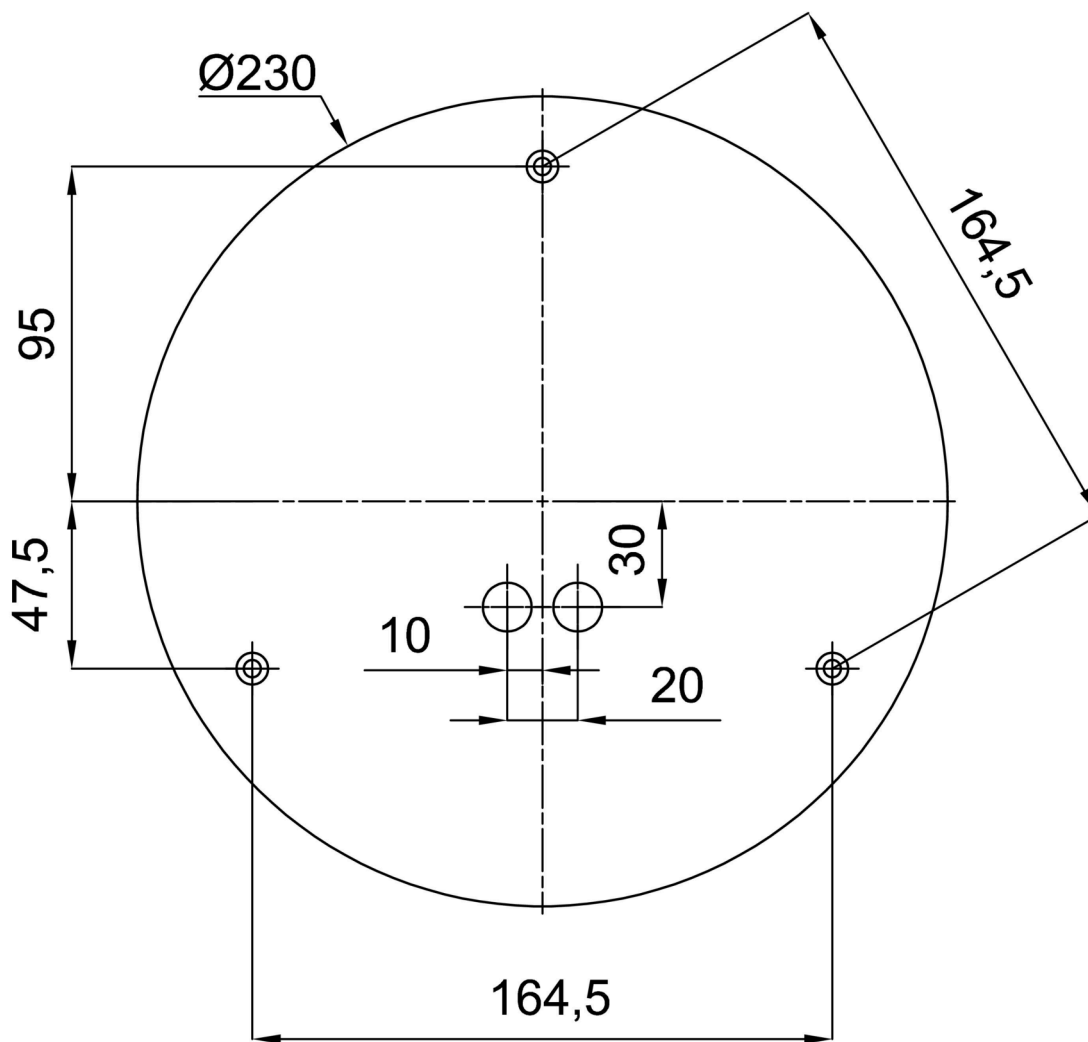

Logistic

EAN	8591728148744
Weight NTTO	5.8 Kg
Weight BTTO	7.32 Kg
Number of cartons	2 pcs
Package volume	0.148 m³
Package 1 width	0.52 m
Package 1 length	0.52 m
Package 1 height	0.53 m
Warranty*	60 months

*The warranty for the batteries is valid for 12 months from the date of purchase.

Installation dimensions: