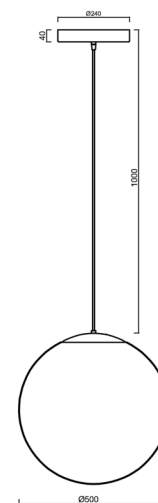

ADRIA S4 HP

LED-5L08E950ZS11/098/L100 NK3HST NB 4K##

WWW.OSMONT.CZ

ADRIA S4 HP

Product code: ADR62879

Type: LED-5L08E950ZS11/098/L100 NK3HST NB 4K##

Short description of the luminaire: Stainless steel brushed | pendant LED light with emergency backup combined (with Self-test) | TRIPLEX OPAL hand blown glass shade| cable pendant (with inner support wire) 100 cm |

Technical

| | |
|---------------------------|--------------------------------|
| Types of luminaires | Emergency combined SELFTEST |
| Mounting type | Suspended - cable |
| Base material | stainless steel steel |
| Shade material | three-layer glass TRIPLEX OPAL |
| Base color | brushed stainless steel |
| Shade color | white |
| Holding the shade | steel holder |
| Mounting location | ceiling |
| Width | 500 mm |
| Length | 500 mm |
| Height | 500 mm |
| Hinge length | 1000 mm |
| mounting holes (diameter) | 3xØ5mm |
| Cable entrance | 2xØ16mm |
| Energy Class | D |
| Impact strength | IK01 |
| Operating temperature | from -20°C to +30°C |