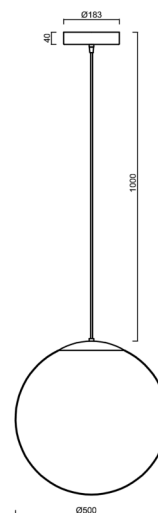

ADRIA S4 HP

LED-5L08E950ZS11/098/L100 NB 4K##

WWW.OSMONT.CZ

ADRIA S4 HP

Product code: ADR62728

Type: LED-5L08E950ZS11/098/L100 NB 4K##

Short description of the luminaire: Stainless steel brushed | pendant high-power LED light ON/OFF | TRIPLEX OPAL hand blown glass shade| cable pendant (with inner support wire) 100 cm |

Technical

Types of luminaires	Classic on/off
Mounting type	Suspended - cable
Base material	stainless steel steel
Shade material	three-layer glass TRIPLEX OPAL
Base color	brushed stainless steel
Shade color	white
Holding the shade	steel holder
Mounting location	ceiling
Width	500 mm
Length	500 mm
Height	500 mm
Diameter	ø 500 mm
Hinge length	1000 mm
mounting holes (diameter)	3xø5mm
Cable entrance	2xø16mm
Energy Class	D
Impact strength	IK01
Operating temperature	from -20°C to +30°C

TECHNICAL SHEET

Eulum data for calculation programs are available at www.osmont.cz.

Logistic

EAN	8591728060220
Weight NTTO	5.8 Kg
Weight BTTO	7.32 Kg
Number of cartons	2 pcs
Package volume	0.148 m ³
Package 1 width	0.52 m
Package 1 length	0.52 m
Package 1 height	0.53 m
Warranty*	60 months

*The warranty for the batteries is valid for 12 months from the date of purchase.

Installation dimensions:

Additional assortment:

Lampshade

Product code	Name	Color	Description	Picture	Drawing
20041	098	white	příslušenství		