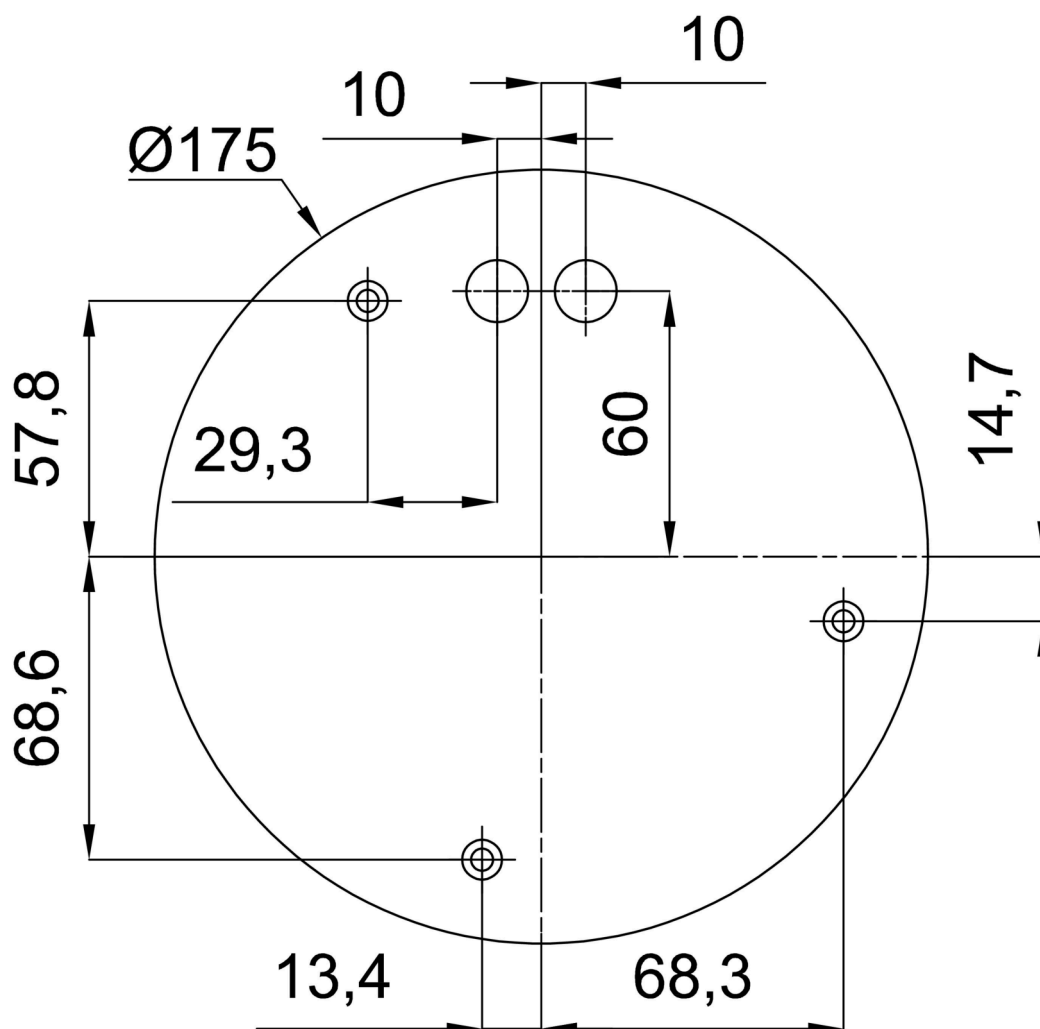

Technical

Types of luminaires	Classic on/off
Mounting type	Suspended - cable
Base material	stainless steel steel
Shade material	three-layer glass TRIPLEX OPAL
Base color	brushed stainless steel
Shade color	white
Holding the shade	steel holder
Mounting location	ceiling
Width	500 mm
Length	500 mm
Height	500 mm
Diameter	ø 500 mm
Hinge length	1000 mm
mounting holes (diameter)	3xø5mm
Cable entrance	2xø16mm
Energy Class	D
Impact strength	IK01
Operating temperature	from -20°C to +30°C

TECHNICAL SHEET

Eulum data for calculation programs are available at www.osmont.cz.

Logistic

EAN	8591728060220
Weight NTTO	5.8 Kg
Weight BTTO	7.32 Kg
Number of cartons	2 pcs
Package volume	0.148 m ³
Package 1 width	0.52 m
Package 1 length	0.52 m
Package 1 height	0.53 m
Warranty*	60 months

*The warranty for the batteries is valid for 12 months from the date of purchase.

Installation dimensions:

Additional assortment:

Lampshade

Product code	Name	Color	Description	Picture	Drawing
20041	098	white	příslušenství		