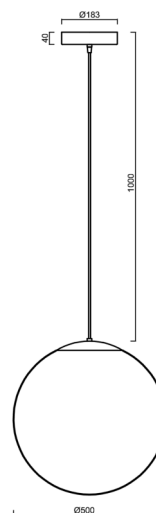

ADRIA S4 HP

LED-5L08E950ZS11/098/L100 MS DALI 4K##

WWW.OSMONT.CZ

ADRIA S4 HP

Product code: ADR62725

Type: LED-5L08E950ZS11/098/L100 MS DALI 4K##

Short description of the luminaire: Brass polished | pendant high-power LED light DALI | TRIPLEX OPAL hand blown glass shade | cable pendant (with inner support wire) 100 cm |

Technical

Types of luminaires	Dimmable
Mounting type	Suspended - cable
Base material	brass
Shade material	three-layer glass TRIPLEX OPAL
Base color	polished brass
Shade color	white
Holding the shade	steel holder
Mounting location	ceiling
Width	500 mm
Length	500 mm
Height	500 mm
Diameter	Ø 500 mm
Hinge length	1000 mm
mounting holes (diameter)	3xØ5mm
Cable entrance	2xØ16mm
Energy Class	D
Impact strength	IK01
Operating temperature	from -20°C to +30°C

*The warranty for the batteries is valid for 12 months from the date of purchase.

Installation dimensions:

Additional assortment:

Lampshade

Product code	Name	Color	Description	Picture	Drawing
20041	098	white	příslušenství		