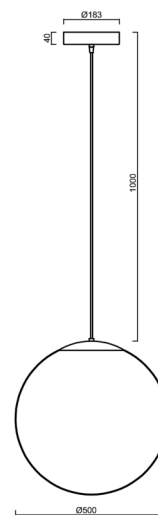

ADRIA S4 HP

LED-5L08E950ZS11/098/L100 C DALI 4K##

WWW.OSMONT.CZ

ADRIA S4 HP

Product code: ADR62723

Type: LED-5L08E950ZS11/098/L100 C DALI 4K##

Short description of the luminaire: Black colour | pendant high-power LED light DALI | TRIPLEX OPAL hand blown glass shade | cable pendant (with inner support wire) 100 cm |

Technical

Types of luminaires	Dimmable
Mounting type	Suspended - cable
Base material	steel
Shade material	three-layer glass TRIPLEX OPAL
Base color	black Ral9005
Shade color	white
Holding the shade	steel holder
Mounting location	ceiling
Width	500 mm
Length	500 mm
Height	500 mm
Diameter	ø 500 mm
Hinge length	1000 mm
mounting holes (diameter)	3xø5mm
Cable entrance	2xø16mm
Energy Class	D
Impact strength	IK01
Operating temperature	from -20°C to +30°C

Eulum data for calculation programs are available at

Logistic

EAN	8591728060176
Weight NTTO	5.8 Kg
Weight BTTO	7.32 Kg
Number of cartons	2 pcs
Package volume	0.148 m ³
Package 1 width	0.52 m
Package 1 length	0.52 m
Package 1 height	0.53 m
Warranty*	60 months