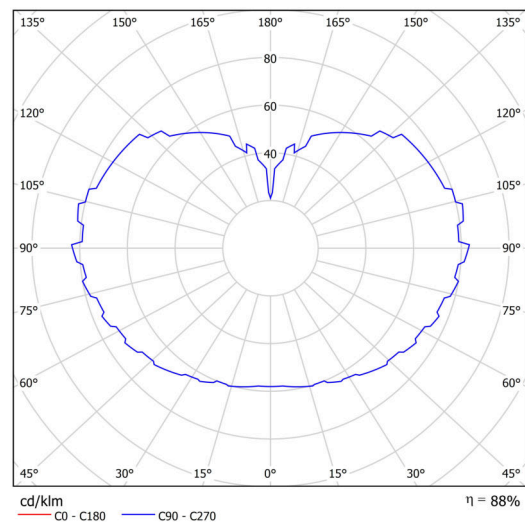

Technical

Types of luminaires	Classic on/off
Mounting type	Suspended - cable
Base material	steel
Shade material	three-layer glass TRIPLEX OPAL
Base color	black Ral9005
Shade color	white
Holding the shade	steel holder
Mounting location	ceiling
Width	500 mm
Length	500 mm
Height	500 mm
Diameter	ø 500 mm
Hinge length	1000 mm
mounting holes (diameter)	3x5mm
Cable entrance	2x16mm
Energy Class	D
Impact strength	IK01
Operating temperature	from -20°C to +30°C

Luminous

Lum. flux of luminaire	8450 lm
Lum. flux of light source	9600 lm
Luminaire efficacy	143 lm/W
Temperature	4000 K
Rated life time LED L80/B10	100000 hours
CRI	Ra80
MacAdam	3
Blue light hazard	Risk group 0