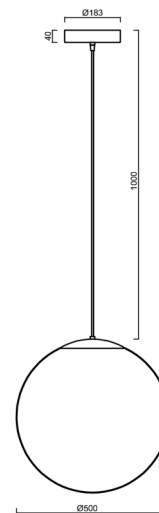

ADRIA S4 HP

LED-5L08E950ZS11/098/L100 C 4K##

WWW.OSMONT.CZ

ADRIA S4 HP

Product code: ADR62722

Type: LED-5L08E950ZS11/098/L100 C 4K##

Short description of the luminaire: Black colour | pendant high-power LED light ON/OFF | TRIPLEX OPAL hand blown glass shade | cable pendant (with inner support wire) 100 cm |

Technical

Types of luminaires	Classic on/off
Mounting type	Suspended - cable
Base material	steel
Shade material	three-layer glass TRIPLEX OPAL
Base color	black Ral9005
Shade color	white
Holding the shade	steel holder
Mounting location	ceiling
Width	500 mm
Length	500 mm
Height	500 mm
Diameter	ø 500 mm
Hinge length	1000 mm
mounting holes (diameter)	3x5mm
Cable entrance	2x16mm
Energy Class	D
Impact strength	IK01
Operating temperature	from -20°C to +30°C

*The warranty for the batteries is valid for 12 months from the date of purchase.

Installation dimensions:

Additional assortment:

Lampshade

Product code	Name	Color	Description	Picture	Drawing
20041	098	white	příslušenství		