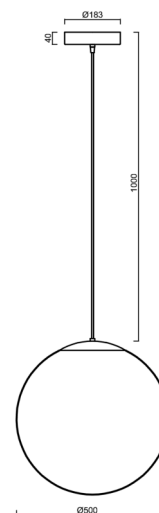

ADRIA S4 HP

LED-5L08E950ZS11/098/L100 B DALI 4K##

WWW.OSMONT.CZ

ADRIA S4 HP

Product code: ADR62721

Type: LED-5L08E950ZS11/098/L100 B DALI 4K##

Short description of the luminaire: White colour | pendant high-power LED light DALI | TRIPLEX OPAL hand blown glass shade | cable pendant (with inner support wire) 100 cm |

Technical

Types of luminaires	Dimmable
Mounting type	Suspended - cable
Base material	steel
Shade material	three-layer glass TRIPLEX OPAL
Base color	white Ral9003
Shade color	white
Holding the shade	steel holder
Mounting location	ceiling
Width	500 mm
Length	500 mm
Height	500 mm
Diameter	Ø 500 mm
Hinge length	1000 mm
mounting holes (diameter)	3xØ5mm
Cable entrance	2xØ16mm
Energy Class	D
Impact strength	IK01
Operating temperature	from -20°C to +30°C

*The warranty for the batteries is valid for 12 months from the date of purchase.

Installation dimensions:

Additional assortment:

Lampshade

Product code	Name	Color	Description	Picture	Drawing
20041	098	white	příslušenství		