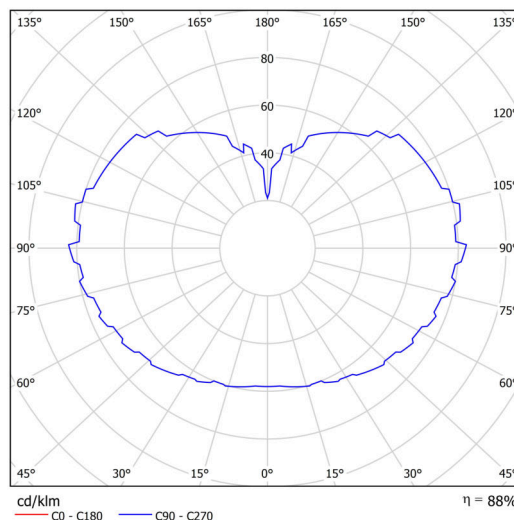

Luminous

Lum. flux of luminaire	8100 lm
Lum. flux of light source	9200 lm
Luminaire efficacy	137 lm/W
Temperature	3000 K
Rated life time LED L80/B10	100000 hours
CRI	Ra80
MacAdam	3
Blue light hazard	Risk group 0