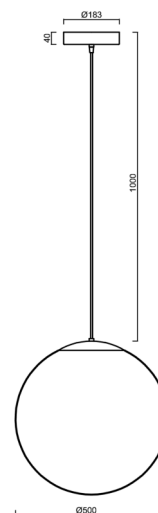

ADRIA S4 HP

LED-5L08E950ZS11/098/L100 NL DALI 3K##

WWW.OSMONT.CZ

ADRIA S4 HP

Product code: ADR62227

Type: LED-5L08E950ZS11/098/L100 NL DALI 3K##

Short description of the luminaire: Stainless steel polished | pendant high-power LED light DALI | TRIPLEX OPAL hand blown glass shade | cable pendant (with inner support wire) 100 cm |

Technical

Types of luminaires	Dimmable
Mounting type	Suspended - cable
Base material	stainless steel steel
Shade material	three-layer glass TRIPLEX OPAL
Base color	polished stainless steel
Shade color	white
Holding the shade	steel holder
Mounting location	ceiling
Width	500 mm
Length	500 mm
Height	500 mm
Diameter	Ø 500 mm
Hinge length	1000 mm
mounting holes (diameter)	3xØ5mm
Cable entrance	2xØ16mm
Energy Class	D
Impact strength	IK01
Operating temperature	from -20°C to +30°C

*The warranty for the batteries is valid for 12 months from the date of purchase.

Installation dimensions:

Additional assortment:

Lampshade

Product code	Name	Color	Description	Picture	Drawing
20041	098	white	příslušenství		