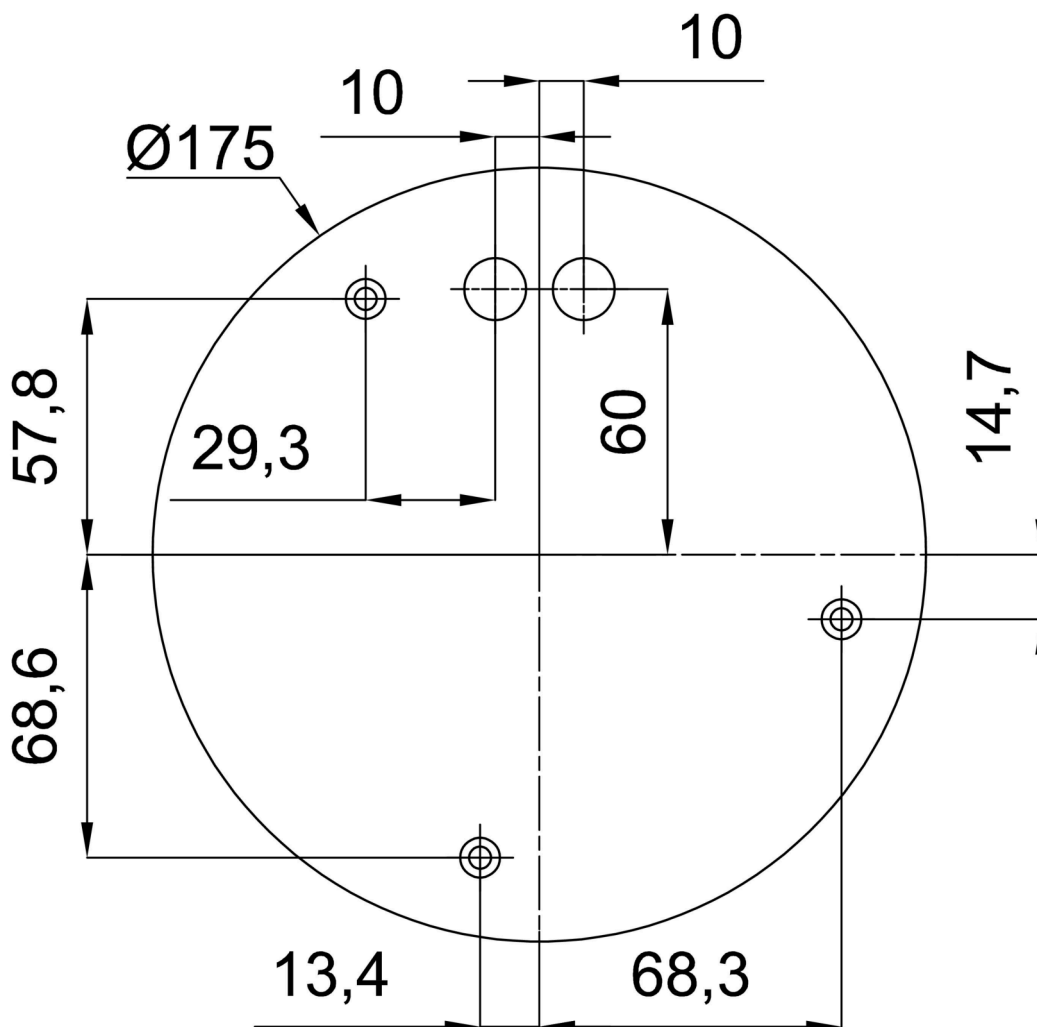

Logistic

EAN	8591728058111
Weight NTTO	5.8 Kg
Weight BTTO	7.32 Kg
Number of cartons	2 pcs
Package volume	0.148 m³
Package 1 width	0.52 m
Package 1 length	0.52 m
Package 1 height	0.53 m
Warranty*	60 months

*The warranty for the batteries is valid for 12 months from the date of purchase.

Installation dimensions: