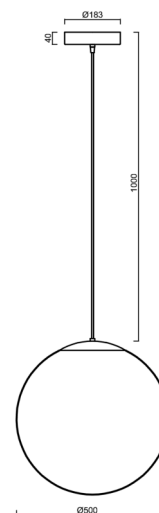

ADRIA S4 HP

LED-5L08E950ZS11/098/L100 NL 3K##

WWW.OSMONT.CZ

ADRIA S4 HP

Product code: ADR62226

Type: LED-5L08E950ZS11/098/L100 NL 3K##

Short description of the luminaire: Stainless steel polished | pendant high-power LED light ON/OFF | TRIPLEX OPAL hand blown glass shade| cable pendant (with inner support wire) 100 cm |

Technical

Types of luminaires	Classic on/off
Mounting type	Suspended - cable
Base material	stainless steel steel
Shade material	three-layer glass TRIPLEX OPAL
Base color	polished stainless steel
Shade color	white
Holding the shade	steel holder
Mounting location	ceiling
Width	500 mm
Length	500 mm
Height	500 mm
Diameter	Ø 500 mm
Hinge length	1000 mm
mounting holes (diameter)	3xØ5mm
Cable entrance	2xØ16mm
Energy Class	D
Impact strength	IK01
Operating temperature	from -20°C to +30°C

TECHNICAL SHEET

Eulum data for calculation programs are available at www.osmont.cz.

Logistic

EAN	8591728058104
Weight NTTO	5.8 Kg
Weight BTTO	7.32 Kg
Number of cartons	2 pcs
Package volume	0.148 m ³
Package 1 width	0.52 m
Package 1 length	0.52 m
Package 1 height	0.53 m
Warranty*	60 months

*The warranty for the batteries is valid for 12 months from the date of purchase.

Installation dimensions:

Additional assortment:

Lampshade

Product code	Name	Color	Description	Picture	Drawing
20041	098	white	příslušenství		