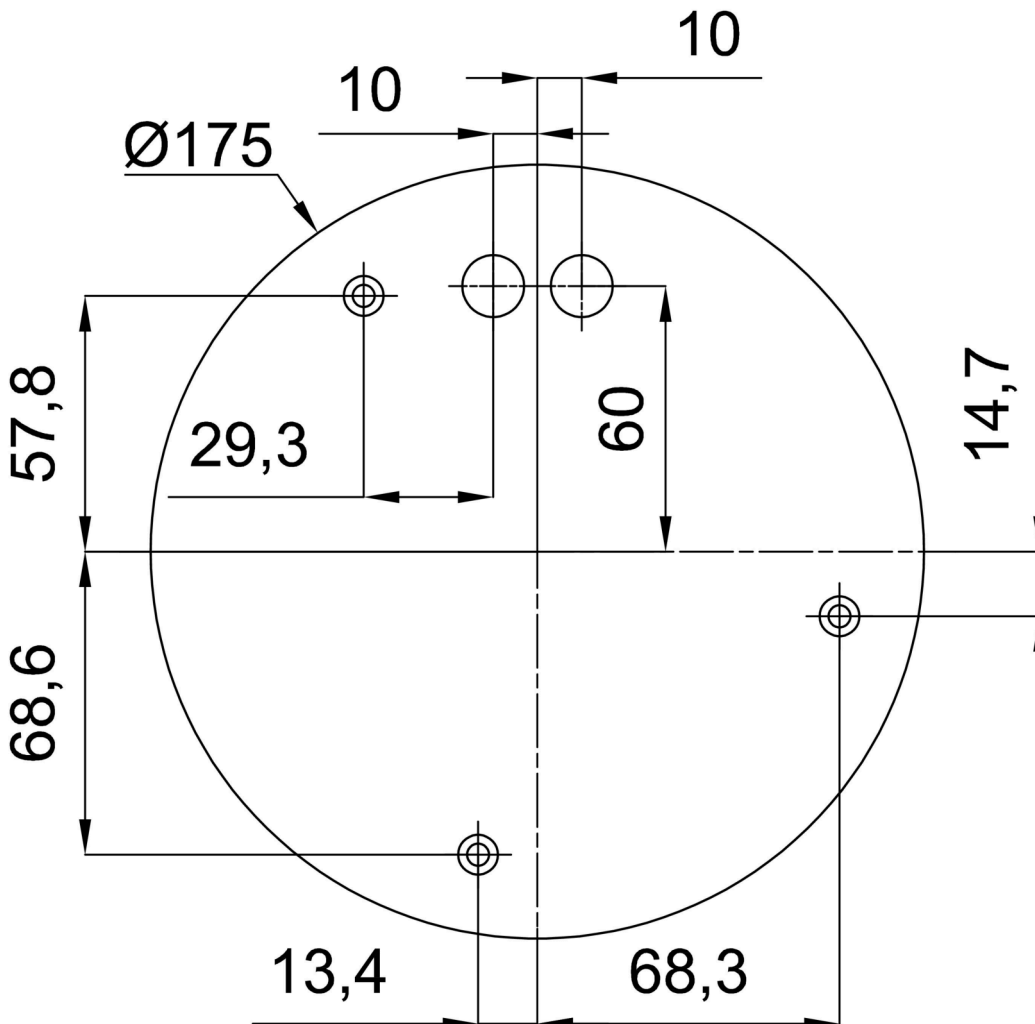

Technical

Types of luminaires	Classic on/off
Mounting type	Suspended - cable
Base material	stainless steel steel
Shade material	three-layer glass TRIPLEX OPAL
Base color	polished stainless steel
Shade color	white
Holding the shade	steel holder
Mounting location	ceiling
Width	500 mm
Length	500 mm
Height	500 mm
Diameter	Ø 500 mm
Hinge length	1000 mm
mounting holes (diameter)	3xØ5mm
Cable entrance	2xØ16mm
Energy Class	D
Impact strength	IK01
Operating temperature	from -20°C to +30°C

TECHNICAL SHEET

Eulum data for calculation programs are available at www.osmont.cz.

Logistic

EAN	8591728058104
Weight NTTO	5.8 Kg
Weight BTTO	7.32 Kg
Number of cartons	2 pcs
Package volume	0.148 m ³
Package 1 width	0.52 m
Package 1 length	0.52 m
Package 1 height	0.53 m
Warranty*	60 months

*The warranty for the batteries is valid for 12 months from the date of purchase.

Installation dimensions:

Additional assortment:

Lampshade

Product code	Name	Color	Description	Picture	Drawing
20041	098	white	příslušenství		