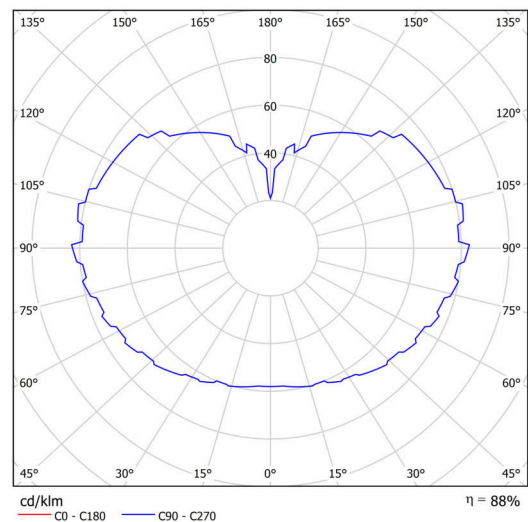

Technical

Types of luminaires	Classic on/off
Mounting type	Suspended - cable
Base material	brass
Shade material	three-layer glass TRIPLEX OPAL
Base color	polished brass
Shade color	white
Holding the shade	steel holder
Mounting location	ceiling
Width	500 mm
Length	500 mm
Height	500 mm
Diameter	Ø 500 mm
Hinge length	1000 mm
mounting holes (diameter)	3xØ5mm
Cable entrance	2xØ16mm
Energy Class	D
Impact strength	IK01
Operating temperature	from -20°C to +30°C

Luminous

Lum. flux of luminaire	8100 lm
Lum. flux of light source	9200 lm
Luminaire efficacy	137 lm/W
Temperature	3000 K
Rated life time LED L80/B10	100000 hours
CRI	Ra80
MacAdam	3
Blue light hazard	Risk group 0