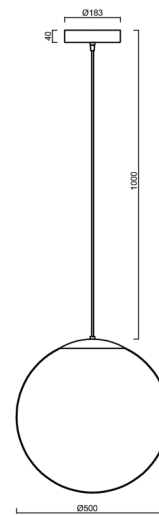

ADRIA S4 HP

LED-5L08E950ZS11/098/L100 MS 3K##

WWW.OSMONT.CZ

ADRIA S4 HP

Product code: ADR62224

Type: LED-5L08E950ZS11/098/L100 MS 3K##

Short description of the luminaire: Brass polished | pendant high-power LED light ON/OFF | TRIPLEX OPAL hand blown glass shade | cable pendant (with inner support wire) 100 cm |

Technical

Types of luminaires	Classic on/off
Mounting type	Suspended - cable
Base material	brass
Shade material	three-layer glass TRIPLEX OPAL
Base color	polished brass
Shade color	white
Holding the shade	steel holder
Mounting location	ceiling
Width	500 mm
Length	500 mm
Height	500 mm
Diameter	Ø 500 mm
Hinge length	1000 mm
mounting holes (diameter)	3xØ5mm
Cable entrance	2xØ16mm
Energy Class	D
Impact strength	IK01
Operating temperature	from -20°C to +30°C

*The warranty for the batteries is valid for 12 months from the date of purchase.

Installation dimensions:

Additional assortment:

Lampshade

Product code	Name	Color	Description	Picture	Drawing
20041	098	white	příslušenství		