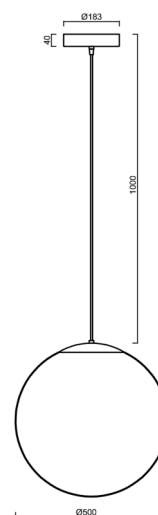

ADRIA S4 HP

LED-5L08E950ZS11/098/L100 C DALI 3K##

WWW.OSMONT.CZ

ADRIA S4 HP

Product code: ADR62223

Type: LED-5L08E950ZS11/098/L100 C DALI 3K##

Short description of the luminaire: Black colour | pendant high-power LED light DALI | TRIPLEX OPAL hand blown glass shade | cable pendant (with inner support wire) 100 cm |

Technical

Types of luminaires	Dimmable
Mounting type	Suspended - cable
Base material	steel
Shade material	three-layer glass TRIPLEX OPAL
Base color	black Ral9005
Shade color	white
Holding the shade	steel holder
Mounting location	ceiling
Width	500 mm
Length	500 mm
Height	500 mm
Diameter	Ø 500 mm
Hinge length	1000 mm
mounting holes (diameter)	3xØ5mm
Cable entrance	2xØ16mm
Energy Class	D
Impact strength	IK01
Operating temperature	from -20°C to +30°C

Eulum data for calculation programs are available at

Logistic

EAN	8591728058074
Weight NTTO	5.8 Kg
Weight BTTO	7.32 Kg
Number of cartons	2 pcs
Package volume	0.148 m ³
Package 1 width	0.52 m
Package 1 length	0.52 m
Package 1 height	0.53 m
Warranty*	60 months

*The warranty for the batteries is valid for 12 months from the date of purchase.

Installation dimensions:

Additional assortment:

Lampshade

Product code	Name	Color	Description	Picture	Drawing
20041	098	white	příslušenství		