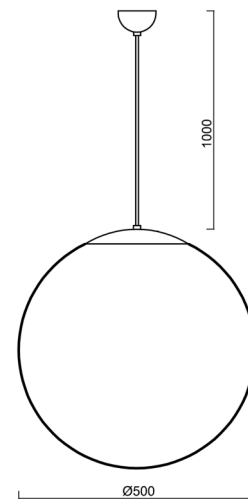

# ADRIA S4

Product code: ADR62367

Type: LED-5L07E900ZS11/098/L100 NK3HST MS 3K##

Short description of the luminaire: Brass polished | pendant LED light with emergency backup combined ( with Self-test) | TRIPLEX OPAL hand blown glass shade| cable pendant ( with inner support wire) 100 cm |

## Technical

Types of luminaires	Emergency combined SELFTEST
Mounting type	Suspended - cable
Base material	brass
Shade material	three-layer glass TRIPLEX OPAL
Base color	polished brass
Shade color	white
Holding the shade	folding system
Mounting location	ceiling
Width	500 mm
Length	500 mm
Height	500 mm
Hinge length	1000 mm
mounting holes (diameter)	none
Cable entrance	none
Energy Class	D
Impact strength	IK01
Operating temperature	from -20°C to +30°C