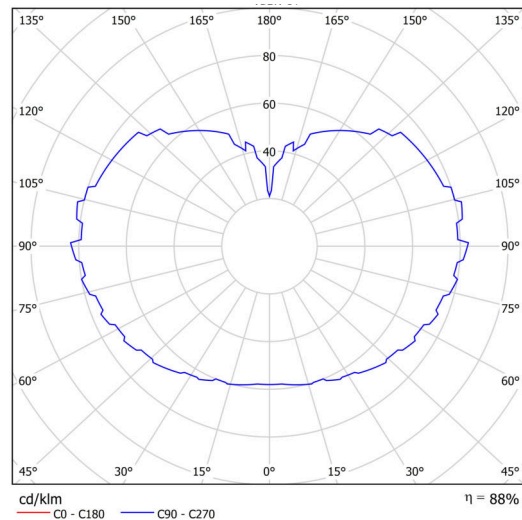

Technical

Types of luminaires	Dimmable
Mounting type	Suspended - cable
Base material	steel
Shade material	three-layer glass TRIPLEX OPAL
Base color	black Ral9005
Shade color	white
Holding the shade	steel holder
Mounting location	ceiling
Width	500 mm
Length	500 mm
Height	500 mm
Diameter	ø 500 mm
Hinge length	1000 mm
mounting holes (diameter)	none
Installation wire (diameter)	none
Energy Class	D
Impact strength	IK01
Operating temperature	from -20°C to +30°C

Luminous

Lum. flux of luminaire	6120 lm
Lum. flux of light source	6960 lm
Luminaire efficacy	149 lm/W
Temperature	4000 K
Rated life time LED L80/B10	100000 hours
CRI	Ra80
MacAdam	3
Blue light hazard	Risk group 0