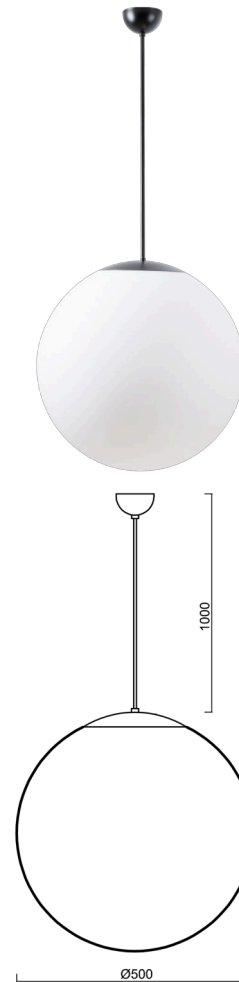

ADRIA S4

Product code: ADR61846

Type: LED-5L07E900ZS11/098/L100 C DALI 4K##

Short description of the luminaire: Black pendant LED light DALI with TRIPLEX OPAL glass shade.

Technical

Types of luminaires	Dimmable
Mounting type	Suspended - cable
Base material	steel
Shade material	three-layer glass TRIPLEX OPAL
Base color	black Ral9005
Shade color	white
Holding the shade	steel holder
Mounting location	ceiling
Width	500 mm
Length	500 mm
Height	500 mm
Diameter	ø 500 mm
Hinge length	1000 mm
mounting holes (diameter)	none
Installation wire (diameter)	none
Energy Class	D
Impact strength	IK01
Operating temperature	from -20°C to +30°C

Electric

Power consumption	41 W
Ingress Protection	IP40
Socket	LED modul
terminal block	none
Automatic circuit breaker type B10A	14 pcs
Automatic circuit breaker type B16A	23 pcs
Automatic circuit breaker type C10A	23 pcs
Automatic circuit breaker type C16A	38 pcs

Luminous

Lum. flux of luminaire	6120 lm
Lum. flux of light source	6960 lm
Luminaire efficacy	149 lm/W
Temperature	4000 K
Rated life time LED L80/B10	100000 hours
CRI	Ra80
MacAdam	3
Blue light hazard	Risk group 0

Eulum data for calculation programs are available at www.osmont.cz.