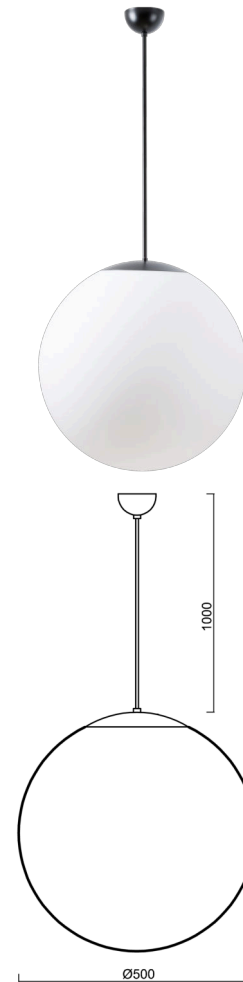

ADRIA S4

Product code: ADR61845

Type: LED-5L07E900ZS11/098/L100 C 4K##

Short description of the luminaire: Black pendant LED light ON/OFF with TRIPLEX OPAL glass shade.

Technical

Types of luminaires	Classic on/off
Mounting type	Suspended - cable
Base material	steel
Shade material	three-layer glass TRIPLEX OPAL
Base color	black Ral9005
Shade color	white
Holding the shade	steel holder
Mounting location	ceiling
Width	500 mm
Length	500 mm
Height	500 mm
Diameter	ø 500 mm
Hinge length	1000 mm
mounting holes (diameter)	none
Installation wire (diameter)	none
Energy Class	D
Impact strength	IK01
Operating temperature	from -20°C to +30°C

Electric

Power consumption	41 W
Ingress Protection	IP40
Socket	LED modul
terminal block	none
Automatic circuit breaker type B10A	35 pcs
Automatic circuit breaker type B16A	65 pcs
Automatic circuit breaker type C10A	35 pcs
Automatic circuit breaker type C16A	65 pcs

Luminous

Lum. flux of luminaire	6120 lm
Lum. flux of light source	6960 lm
Luminaire efficacy	149 lm/W
Temperature	4000 K
Rated life time LED L80/B10	100000 hours
CRI	Ra80
MacAdam	3
Blue light hazard	Risk group 0

Eulum data for calculation programs are available at www.osmont.cz.