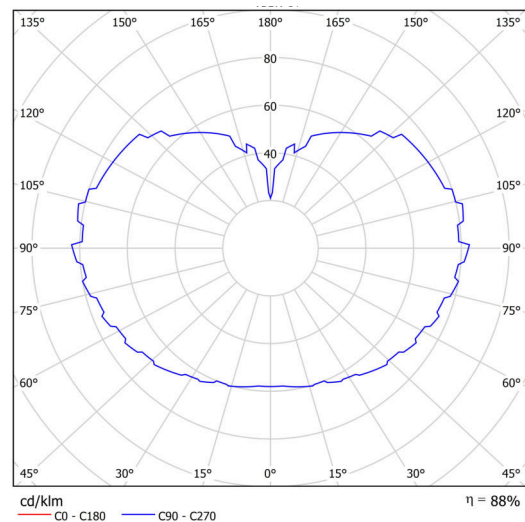

Technical

Types of luminaires	Classic on/off
Mounting type	Suspended - cable
Base material	steel
Shade material	three-layer glass TRIPLEX OPAL
Base color	black Ral9005
Shade color	white
Holding the shade	steel holder
Mounting location	ceiling
Width	500 mm
Length	500 mm
Height	500 mm
Diameter	ø 500 mm
Hinge length	1000 mm
mounting holes (diameter)	none
Installation wire (diameter)	none
Energy Class	D
Impact strength	IK01
Operating temperature	from -20°C to +30°C

Luminous

Lum. flux of luminaire	6120 lm
Lum. flux of light source	6960 lm
Luminaire efficacy	149 lm/W
Temperature	4000 K
Rated life time LED L80/B10	100000 hours
CRI	Ra80
MacAdam	3
Blue light hazard	Risk group 0