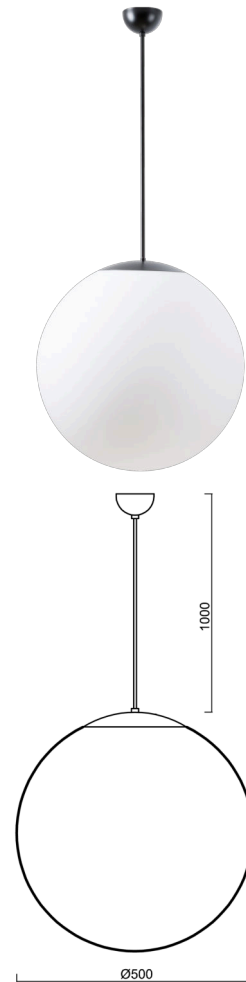

ADRIA S4

LED-5L07E900ZS11/098/L100/NK1W C 3K##

WWW.OSMONT.CZ

ADRIA S4

Product code: ADR61347

Type: LED-5L07E900ZS11/098/L100/NK1W C 3K##

Short description of the luminaire: Black pendant LED light with emergency unit combined with TRIPLEX OPAL glass shade.

Technical

Types of luminaires	Emergency combined
Mounting type	Suspended - cable
Base material	steel
Shade material	three-layer glass TRIPLEX OPAL
Base color	black Ral9005
Shade color	white
Holding the shade	folding system
Mounting location	ceiling
Width	500 mm
Length	500 mm
Height	500 mm
Diameter	Ø 500 mm
Hinge length	1000 mm
mounting holes (diameter)	none
Installation wire (diameter)	none
Energy Class	D
Impact strength	IK01
Operating temperature	from 0°C to +30°C