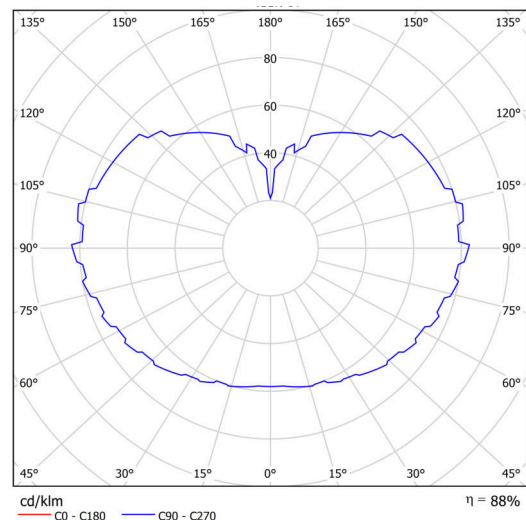

Luminous

Lum. flux of luminaire	5870 lm
Lum. flux of light source	6670 lm
Lum. flux of light source in emergency mode	150 lm
Luminaire efficacy	143 lm/W
Temperature	3000 K
Rated life time LED L80/B10	100000 hours
CRI	Ra80
MacAdam	3