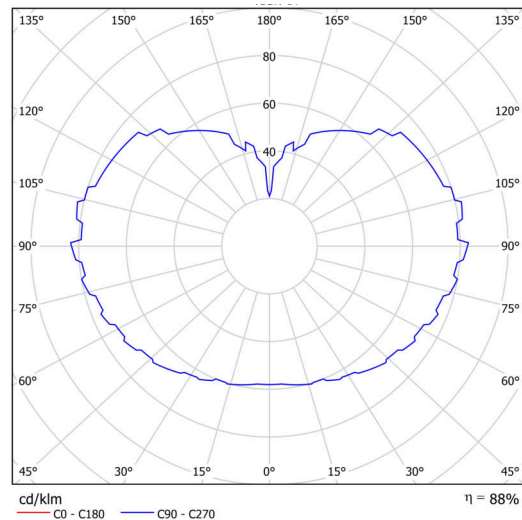

Technical

Types of luminaires	Classic on/off
Mounting type	Suspended - cable
Base material	steel
Shade material	three-layer glass TRIPLEX OPAL
Base color	black Ral9005
Shade color	white
Holding the shade	steel holder
Mounting location	ceiling
Width	500 mm
Length	500 mm
Height	500 mm
Diameter	ø 500 mm
Hinge length	1000 mm
mounting holes (diameter)	none
Installation wire (diameter)	none
Energy Class	D
Impact strength	IK01
Operating temperature	from -20°C to +30°C

Luminous

Lum. flux of luminaire	5870 lm
Lum. flux of light source	6670 lm
Luminaire efficacy	143 lm/W
Temperature	3000 K
Rated life time LED L80/B10	100000 hours
CRI	Ra80
MacAdam	3
Blue light hazard	Risk group 0