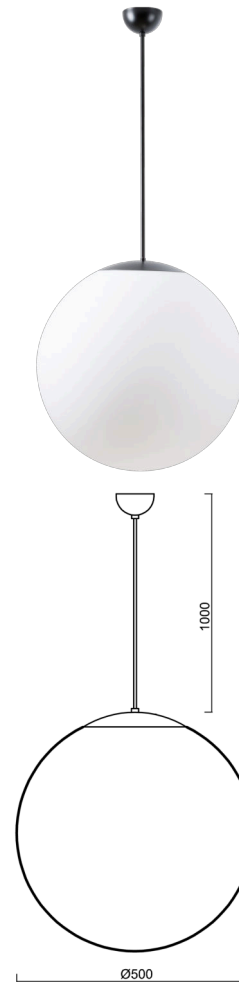

ADRIA S4

LED-5L07E900ZS11/098/L100 C 3K##

WWW.OSMONT.CZ

ADRIA S4

Product code: ADR61345

Type: LED-5L07E900ZS11/098/L100 C 3K##

Short description of the luminaire: Black pendant LED light ON/OFF with TRIPLEX OPAL glass shade.

Technical

Types of luminaires	Classic on/off
Mounting type	Suspended - cable
Base material	steel
Shade material	three-layer glass TRIPLEX OPAL
Base color	black Ral9005
Shade color	white
Holding the shade	steel holder
Mounting location	ceiling
Width	500 mm
Length	500 mm
Height	500 mm
Diameter	ø 500 mm
Hinge length	1000 mm
mounting holes (diameter)	none
Installation wire (diameter)	none
Energy Class	D
Impact strength	IK01
Operating temperature	from -20°C to +30°C