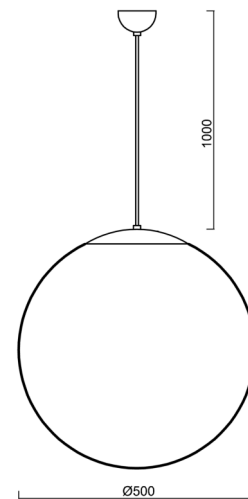

ADRIA S4

LED-5L07E900ZS11/098/L100/NK1W NB 4K##

WWW.OSMONT.CZ

ADRIA S4

Product code: ADR60865

Type: LED-5L07E900ZS11/098/L100/NK1W NB 4K##

Short description of the luminaire: Stainless brushed pendant LED light with emergency unit combined with TRIPLEX OPAL glass shade.

Technical

Types of luminaires	Emergency combined
Mounting type	Suspended - cable
Base material	stainless steel steel
Shade material	three-layer glass TRIPLEX OPAL
Base color	brushed stainless steel
Shade color	white
Holding the shade	folding system
Mounting location	ceiling
Width	500 mm
Length	500 mm
Height	500 mm
Diameter	ø 500 mm
Hinge length	1000 mm
mounting holes (diameter)	none
Installation wire (diameter)	none
Energy Class	D
Impact strength	IK01
Operating temperature	from 0°C to +30°C