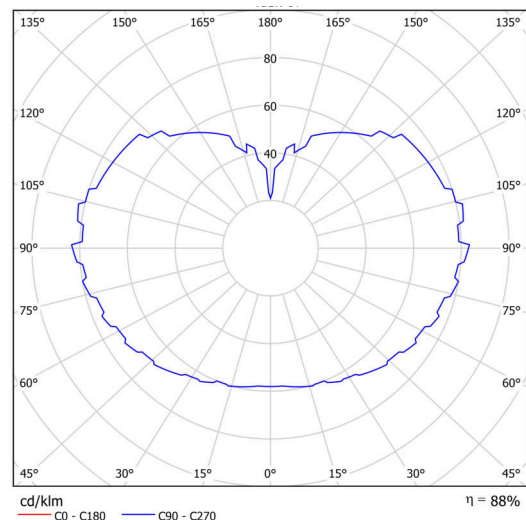

Technical

Types of luminaires	Emergency combined
Mounting type	Suspended - cable
Base material	stainless steel steel
Shade material	three-layer glass TRIPLEX OPAL
Base color	brushed stainless steel
Shade color	white
Holding the shade	folding system
Mounting location	ceiling
Width	500 mm
Length	500 mm
Height	500 mm
Diameter	ø 500 mm
Hinge length	1000 mm
mounting holes (diameter)	none
Installation wire (diameter)	none
Energy Class	D
Impact strength	IK01
Operating temperature	from 0°C to +30°C

Luminous

Lum. flux of luminaire	6120 lm
Lum. flux of light source	6960 lm
Lum. flux of light source in emergency mode	150 lm
Luminaire efficacy	149 lm/W
Temperature	4000 K
Rated life time LED L80/B10	100000 hours
CRI	Ra80