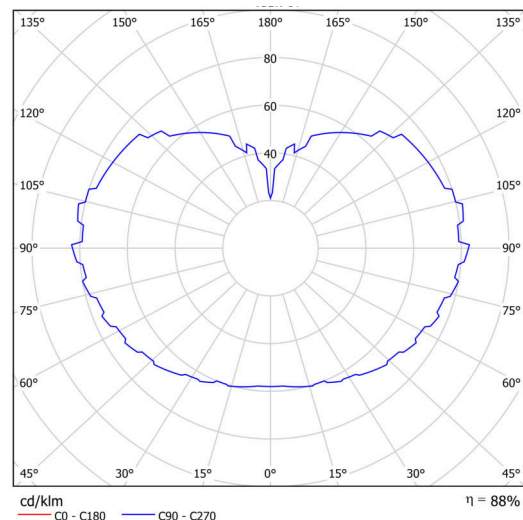

Technical

Types of luminaires	Dimmable
Mounting type	Suspended - cable
Base material	stainless steel steel
Shade material	three-layer glass TRIPLEX OPAL
Base color	brushed stainless steel
Shade color	white
Holding the shade	steel holder
Mounting location	ceiling
Width	500 mm
Length	500 mm
Height	500 mm
Diameter	ø 500 mm
Hinge length	1000 mm
mounting holes (diameter)	none
Installation wire (diameter)	none
Energy Class	D
Impact strength	IK01
Operating temperature	from -20°C to +30°C

Luminous

Lum. flux of luminaire	6120 lm
Lum. flux of light source	6960 lm
Luminaire efficacy	149 lm/W
Temperature	4000 K
Rated life time LED L80/B10	100000 hours
CRI	Ra80
MacAdam	3
Blue light hazard	Risk group 0