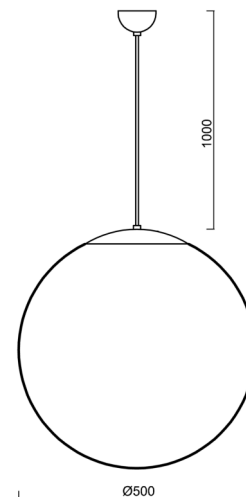

ADRIA S4

LED-5L07E900ZS11/098/L100 NB DALI 4K##

WWW.OSMONT.CZ

ADRIA S4

Product code: ADR60864

Type: LED-5L07E900ZS11/098/L100 NB DALI 4K##

Short description of the luminaire: Stainless brushed pendant LED light DALI with TRIPLEX OPAL glass shade.

Technical

Types of luminaires	Dimmable
Mounting type	Suspended - cable
Base material	stainless steel steel
Shade material	three-layer glass TRIPLEX OPAL
Base color	brushed stainless steel
Shade color	white
Holding the shade	steel holder
Mounting location	ceiling
Width	500 mm
Length	500 mm
Height	500 mm
Diameter	ø 500 mm
Hinge length	1000 mm
mounting holes (diameter)	none
Installation wire (diameter)	none
Energy Class	D
Impact strength	IK01
Operating temperature	from -20°C to +30°C