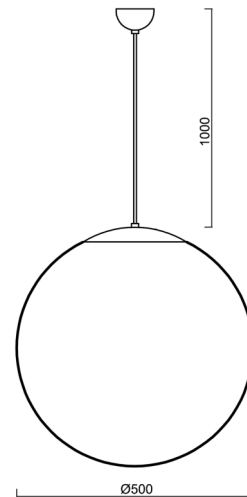

ADRIA S4

LED-5L07E900ZS11/098/L100/NK1W NL 4K##

WWW.OSMONT.CZ

ADRIA S4

Product code: ADR60862

Type: LED-5L07E900ZS11/098/L100/NK1W NL 4K##

Short description of the luminaire: Stainless polished pendant LED light with emergency unit combined with TRIPLEX OPAL glass shade.

Technical

Types of luminaires	Emergency combined
Mounting type	Suspended - cable
Base material	stainless steel steel
Shade material	three-layer glass TRIPLEX OPAL
Base color	polished stainless steel
Shade color	white
Holding the shade	folding system
Mounting location	ceiling
Width	500 mm
Length	500 mm
Height	500 mm
Diameter	ø 500 mm
Hinge length	1000 mm
mounting holes (diameter)	none
Installation wire (diameter)	none
Energy Class	D
Impact strength	IK01
Operating temperature	from 0°C to +30°C