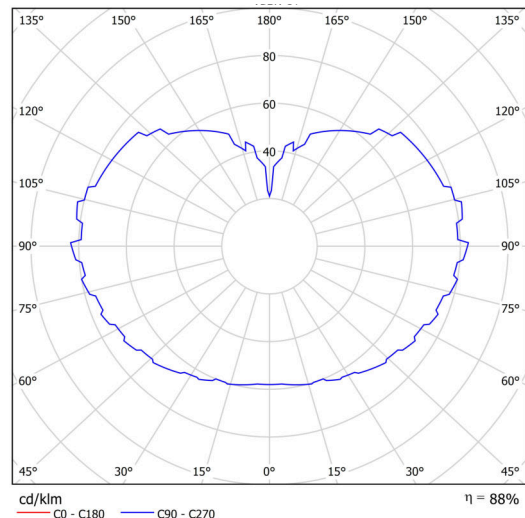

Technical

Types of luminaires	Emergency combined
Mounting type	Suspended - cable
Base material	stainless steel steel
Shade material	three-layer glass TRIPLEX OPAL
Base color	polished stainless steel
Shade color	white
Holding the shade	folding system
Mounting location	ceiling
Width	500 mm
Length	500 mm
Height	500 mm
Diameter	ø 500 mm
Hinge length	1000 mm
mounting holes (diameter)	none
Installation wire (diameter)	none
Energy Class	D
Impact strength	IK01
Operating temperature	from 0°C to +30°C

Luminous

Lum. flux of luminaire	6120 lm
Lum. flux of light source	6960 lm
Lum. flux of light source in emergency mode	150 lm
Luminaire efficacy	149 lm/W
Temperature	4000 K
Rated life time LED L80/B10	100000 hours
CRI	Ra80