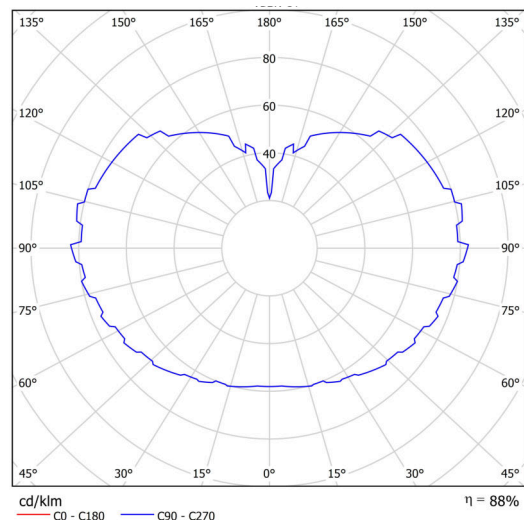

Luminous

Lum. flux of luminaire	6120 lm
Lum. flux of light source	6960 lm
Luminaire efficacy	149 lm/W
Temperature	4000 K
Rated life time LED L80/B10	100000 hours
CRI	Ra80
MacAdam	3
Blue light hazard	Risk group 0