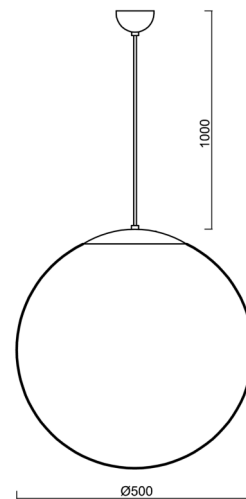

ADRIA S4

LED-5L07E900ZS11/098/L100 NL DALI 4K##

WWW.OSMONT.CZ

ADRIA S4

Product code: ADR60861

Type: LED-5L07E900ZS11/098/L100 NL DALI 4K##

Short description of the luminaire: Stainless polished pendant LED light DALI with TRIPLEX OPAL glass shade.

Technical

Types of luminaires	Dimmable
Mounting type	Suspended - cable
Base material	stainless steel steel
Shade material	three-layer glass TRIPLEX OPAL
Base color	polished stainless steel
Shade color	white
Holding the shade	steel holder
Mounting location	ceiling
Width	500 mm
Length	500 mm
Height	500 mm
Diameter	ø 500 mm
Hinge length	1000 mm
mounting holes (diameter)	none
Installation wire (diameter)	none
Energy Class	D
Impact strength	IK01
Operating temperature	from -20°C to +30°C