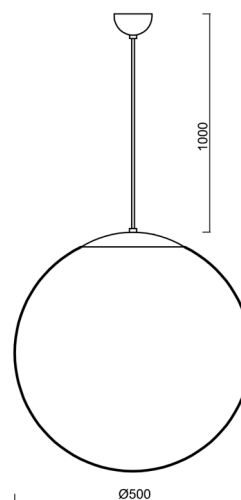

ADRIA S4

LED-5L07E900ZS11/098/L100/NK1W MS 4K##

WWW.OSMONT.CZ

ADRIA S4

Product code: ADR60859

Type: LED-5L07E900ZS11/098/L100/NK1W MS 4K##

Short description of the luminaire: Brass pendant LED light with emergency unit combined with TRIPLEX OPAL glass shade.

Technical

Types of luminaires	Emergency combined
Mounting type	Suspended - cable
Base material	brass
Shade material	three-layer glass TRIPLEX OPAL
Base color	polished brass
Shade color	white
Holding the shade	folding system
Mounting location	ceiling
Width	500 mm
Length	500 mm
Height	500 mm
Diameter	ø 500 mm
Hinge length	1000 mm
mounting holes (diameter)	none
Installation wire (diameter)	none
Energy Class	D
Impact strength	IK01
Operating temperature	from 0°C to +30°C