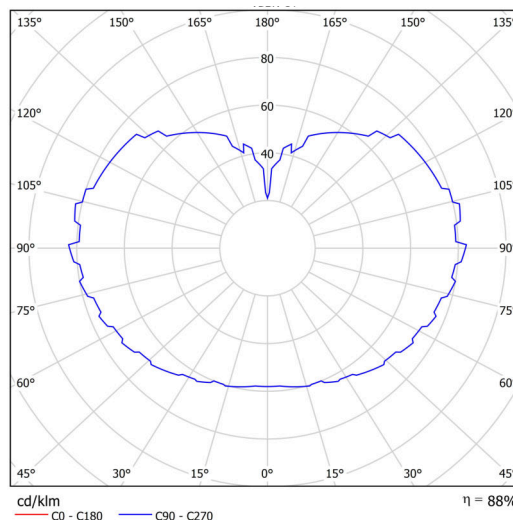

Luminous

Lum. flux of luminaire	6120 lm
Lum. flux of light source	6960 lm
Lum. flux of light source in emergency mode	150 lm
Luminaire efficacy	149 lm/W
Temperature	4000 K
Rated life time LED L80/B10	100000 hours
CRI	Ra80
MacAdam	3