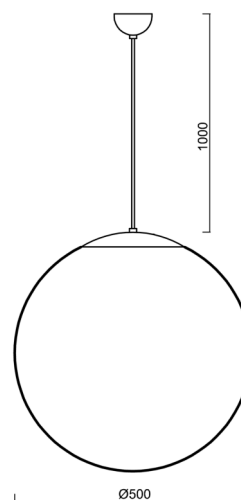

ADRIA S4

LED-5L07E900ZS11/098/L100/NK1W B 4K##

WWW.OSMONT.CZ

ADRIA S4

Product code: ADR60856

Type: LED-5L07E900ZS11/098/L100/NK1W B 4K##

Short description of the luminaire: White pendant LED light with emergency unit combined with TRIPLEX OPAL glass shade.

Technical

Types of luminaires	Emergency combined
Mounting type	Suspended - cable
Base material	steel
Shade material	three-layer glass TRIPLEX OPAL
Base color	white Ral9003
Shade color	white
Holding the shade	folding system
Mounting location	ceiling
Width	500 mm
Length	500 mm
Height	500 mm
Diameter	ø 500 mm
Hinge length	1000 mm
mounting holes (diameter)	none
Installation wire (diameter)	none
Energy Class	D
Impact strength	IK01
Operating temperature	from 0°C to +30°C