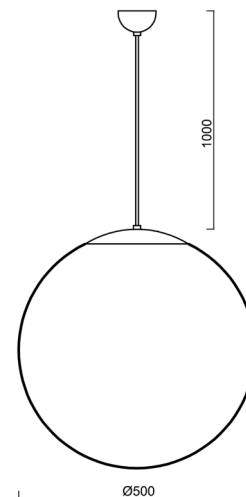

# ADRIA S4

Product code: ADR60855

Type: LED-5L07E900ZS11/098/L100 B DALI 4K##

Short description of the luminaire: White pendant LED light DALI with TRIPLEX OPAL glass shade.

## Technical

Types of luminaires	Dimmable
Mounting type	Suspended - cable
Base material	steel
Shade material	three-layer glass TRIPLEX OPAL
Base color	white Ral9003
Shade color	white
Holding the shade	steel holder
Mounting location	ceiling
Width	500 mm
Length	500 mm
Height	500 mm
Diameter	ø 500 mm
Hinge length	1000 mm
mounting holes (diameter)	none
Installation wire (diameter)	none
Energy Class	D
Impact strength	IK01
Operating temperature	from -20°C to +30°C