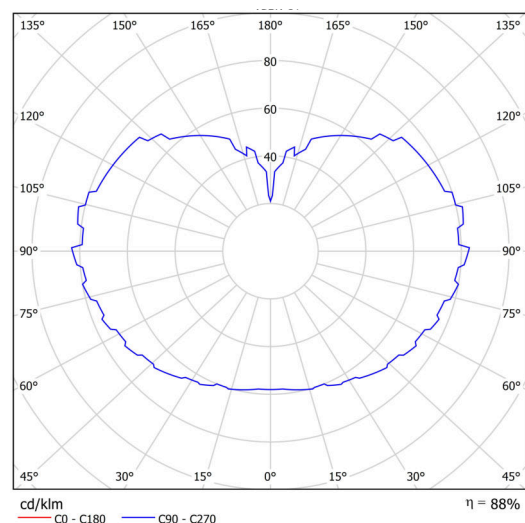

## Technical

Types of luminaires	Dimmable
Mounting type	Suspended - cable
Base material	steel
Shade material	three-layer glass TRIPLEX OPAL
Base color	white Ral9003
Shade color	white
Holding the shade	steel holder
Mounting location	ceiling
Width	500 mm
Length	500 mm
Height	500 mm
Diameter	ø 500 mm
Hinge length	1000 mm
mounting holes (diameter)	none
Installation wire (diameter)	none
Energy Class	D
Impact strength	IK01
Operating temperature	from -20°C to +30°C

## Luminous

Lum. flux of luminaire	6120 lm
Lum. flux of light source	6960 lm
Luminaire efficacy	149 lm/W
Temperature	4000 K
Rated life time LED L80/B10	100000 hours
CRI	Ra80
MacAdam	3
Blue light hazard	Risk group 0