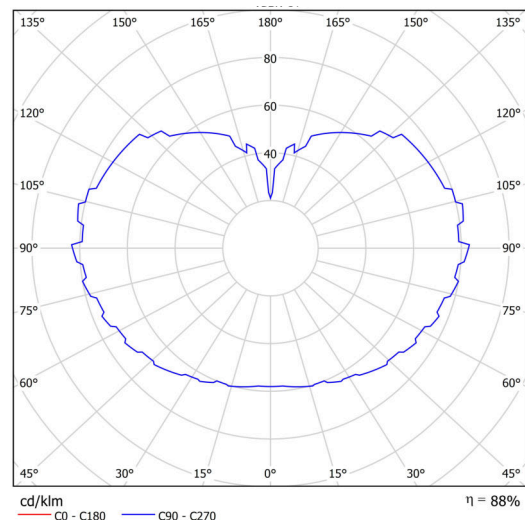

Technical

Types of luminaires	Classic on/off
Mounting type	Suspended - cable
Base material	steel
Shade material	three-layer glass TRIPLEX OPAL
Base color	white Ral9003
Shade color	white
Holding the shade	steel holder
Mounting location	ceiling
Width	500 mm
Length	500 mm
Height	500 mm
Diameter	ø 500 mm
Hinge length	1000 mm
mounting holes (diameter)	none
Cable entrance	none
Energy Class	D
Impact strength	IK01
Operating temperature	from -20°C to +30°C

Luminous

Lum. flux of luminaire	6120 lm
Lum. flux of light source	6960 lm
Luminaire efficacy	149 lm/W
Temperature	4000 K
Rated life time LED L80/B10	100000 hours
CRI	Ra80
MacAdam	3
Blue light hazard	Risk group 0