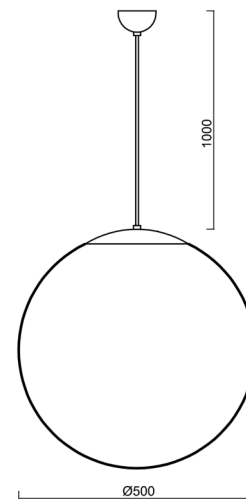

ADRIA S4

LED-5L07E900ZS11/098/L100 B 4K##

WWW.OSMONT.CZ

ADRIA S4

Product code: ADR60854

Type: LED-5L07E900ZS11/098/L100 B 4K##

Short description of the luminaire: White colour | pendant LED light ON/OFF | TRIPLEX OPAL hand blown glass shade| cable pendant (with inner support wire) 100 cm |

Technical

Types of luminaires	Classic on/off
Mounting type	Suspended - cable
Base material	steel
Shade material	three-layer glass TRIPLEX OPAL
Base color	white Ral9003
Shade color	white
Holding the shade	steel holder
Mounting location	ceiling
Width	500 mm
Length	500 mm
Height	500 mm
Diameter	ø 500 mm
Hinge length	1000 mm
mounting holes (diameter)	none
Cable entrance	none
Energy Class	D
Impact strength	IK01
Operating temperature	from -20°C to +30°C