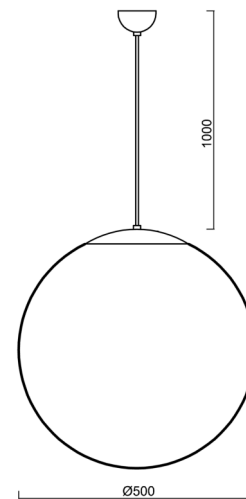

ADRIA S4

LED-5L07E900ZS11/098/L100/NK1W NL 3K##

WWW.OSMONT.CZ

ADRIA S4

Product code: ADR60362

Type: LED-5L07E900ZS11/098/L100/NK1W NL 3K##

Short description of the luminaire: Stainless polished pendant LED light with emergency unit combined with TRIPLEX OPAL glass shade.

Technical

Types of luminaires	Emergency combined
Mounting type	Suspended - cable
Base material	stainless steel steel
Shade material	three-layer glass TRIPLEX OPAL
Base color	polished stainless steel
Shade color	white
Holding the shade	folding system
Mounting location	ceiling
Width	500 mm
Length	500 mm
Height	500 mm
Diameter	ø 500 mm
Hinge length	1000 mm
mounting holes (diameter)	none
Installation wire (diameter)	none
Energy Class	D
Impact strength	IK01
Operating temperature	from 0°C to +30°C