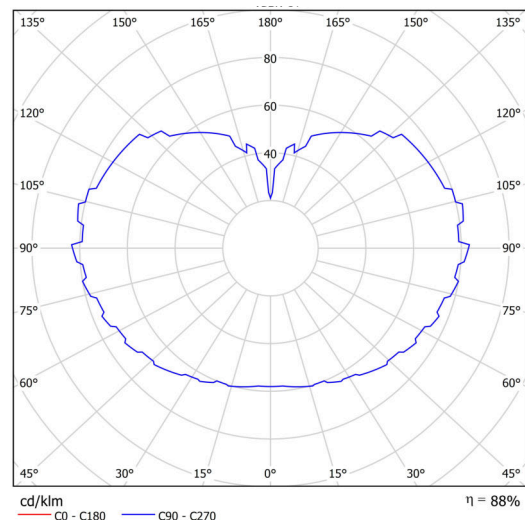

Luminous

Lum. flux of luminaire	5870 lm
Lum. flux of light source	6670 lm
Lum. flux of light source in emergency mode	150 lm
Luminaire efficacy	143 lm/W
Temperature	3000 K
Rated life time LED L80/B10	100000 hours
CRI	Ra80