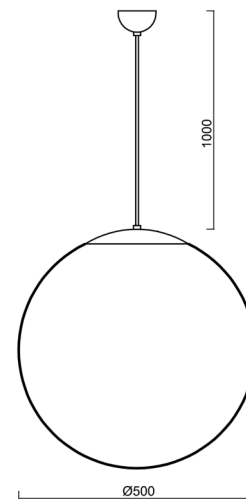

# ADRIA S4

Product code: ADR60360

Type: LED-5L07E900ZS11/098/L100 NL 3K##

Short description of the luminaire: Stainless polished pendant LED light ON/OFF with TRIPLEX OPAL glass shade.

## Technical

Types of luminaires	Classic on/off
Mounting type	Suspended - cable
Base material	stainless steel steel
Shade material	three-layer glass TRIPLEX OPAL
Base color	polished stainless steel
Shade color	white
Holding the shade	steel holder
Mounting location	ceiling
Width	500 mm
Length	500 mm
Height	500 mm
Diameter	ø 500 mm
Hinge length	1000 mm
mounting holes (diameter)	none
Installation wire (diameter)	none
Energy Class	D
Impact strength	IK01
Operating temperature	from -20°C to +30°C