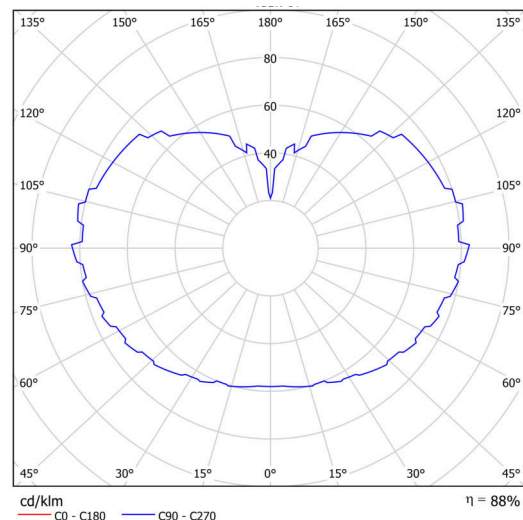

## Technical

Types of luminaires	Classic on/off
Mounting type	Suspended - cable
Base material	stainless steel steel
Shade material	three-layer glass TRIPLEX OPAL
Base color	polished stainless steel
Shade color	white
Holding the shade	steel holder
Mounting location	ceiling
Width	500 mm
Length	500 mm
Height	500 mm
Diameter	ø 500 mm
Hinge length	1000 mm
mounting holes (diameter)	none
Installation wire (diameter)	none
Energy Class	D
Impact strength	IK01
Operating temperature	from -20°C to +30°C

## Luminous

Lum. flux of luminaire	5870 lm
Lum. flux of light source	6670 lm
Luminaire efficacy	143 lm/W
Temperature	3000 K
Rated life time LED L80/B10	100000 hours
CRI	Ra80
MacAdam	3
Blue light hazard	Risk group 0