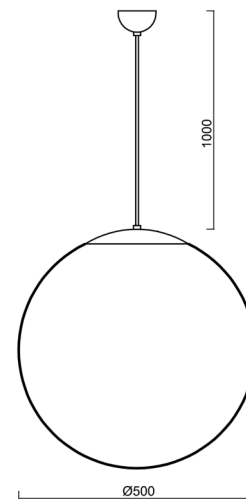

# ADRIA S4

Product code: ADR60354

Type: LED-5L07E900ZS11/098/L100 B 3K##

Short description of the luminaire: White pendant LED light ON/OFF with TRIPLEX OPAL glass shade.

## Technical

Types of luminaires	Classic on/off
Mounting type	Suspended - cable
Base material	steel
Shade material	three-layer glass TRIPLEX OPAL
Base color	white Ral9003
Shade color	white
Holding the shade	steel holder
Mounting location	ceiling
Width	500 mm
Length	500 mm
Height	500 mm
Diameter	ø 500 mm
Hinge length	1000 mm
mounting holes (diameter)	none
Installation wire (diameter)	none
Energy Class	D
Impact strength	IK01
Operating temperature	from -20°C to +30°C