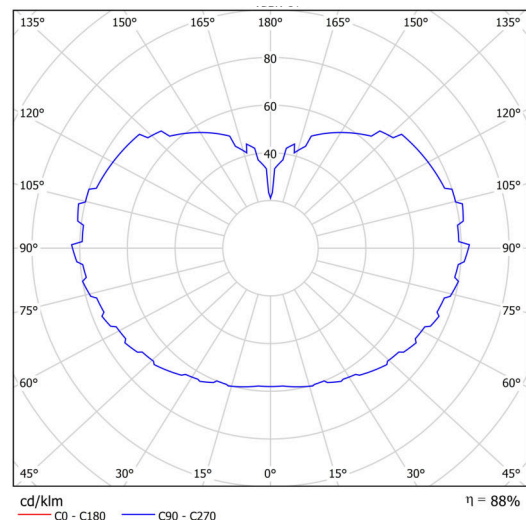

Luminous

Lum. flux of luminaire	5870 lm
Lum. flux of light source	6670 lm
Luminaire efficacy	143 lm/W
Temperature	3000 K
Rated life time LED L80/B10	100000 hours
CRI	Ra80
MacAdam	3
Blue light hazard	Risk group 0