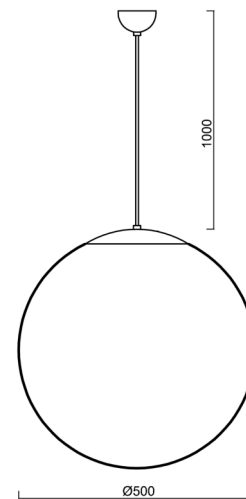

ADRIA S4

Product code: ADR53058

Type: ZS11/098/L100 NB**

Short description of the luminaire: Stainless brushed pendant E27 light ON/OFF with TRIPLEX OPAL glass shade.

Technical

Types of luminaires	Classic on/off
Mounting type	Suspended - cable
Base material	stainless steel steel
Shade material	three-layer glass TRIPLEX OPAL
Base color	brushed stainless steel
Shade color	white
Holding the shade	steel holder
Mounting location	ceiling
Width	500 mm
Length	500 mm
Height	500 mm
Diameter	ø 500 mm
Hinge length	1000 mm
mounting holes (diameter)	none
Installation wire (diameter)	none
Impact strength	IK01
Operating temperature	from -20°C to +30°C

Electric

Voltage type	AC
AC voltage	220 - 240 V
Power consumption	40 W
Ingress Protection	IP40
Socket	E27
terminal block	none

Luminous

Blue light hazard	Risk group 0

Eulum data for calculation programs are available at www.osmont.cz.