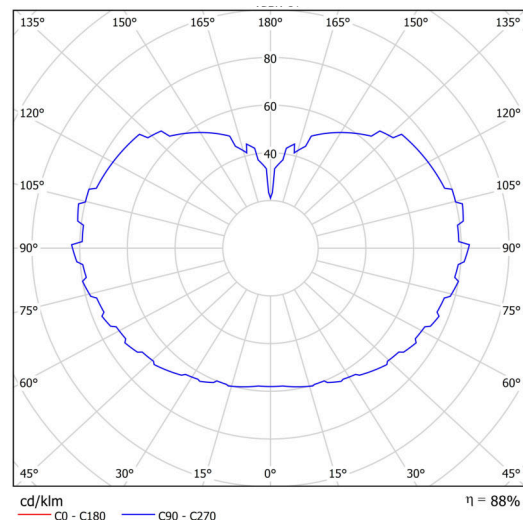

ADRIA S4

Product code: ADR53058

Type: ZS11/098/L100 NB**

Short description of the luminaire: Stainless brushed pendant E27 light ON/OFF with TRIPLEX OPAL glass shade.

Technical

Types of luminaires	Classic on/off
Mounting type	Suspended - cable
Base material	stainless steel steel
Shade material	three-layer glass TRIPLEX OPAL
Base color	brushed stainless steel
Shade color	white
Holding the shade	steel holder
Mounting location	ceiling
Width	500 mm
Length	500 mm
Height	500 mm
Diameter	ø 500 mm
Hinge length	1000 mm
mounting holes (diameter)	none
Installation wire (diameter)	none
Impact strength	IK01
Operating temperature	from -20°C to +30°C

Electric

Voltage type	AC
AC voltage	220 - 240 V
Power consumption	40 W
Ingress Protection	IP40
Socket	E27
terminal block	none

Luminous

Blue light hazard	Risk group 0

Eulum data for calculation programs are available at www.osmont.cz.