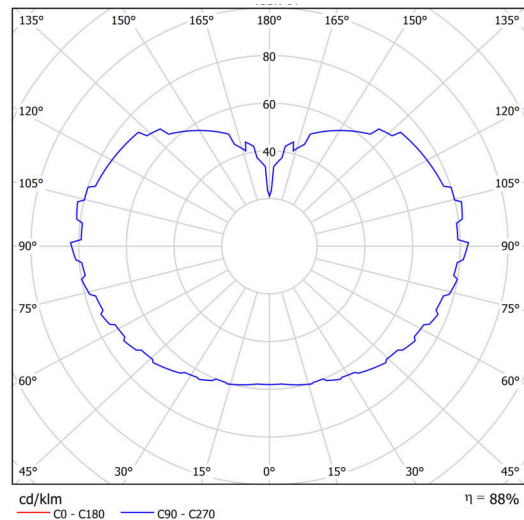

Luminous

Blue light hazard	Risk group 0

Eulum data for calculation programs are available at www.osmont.cz.