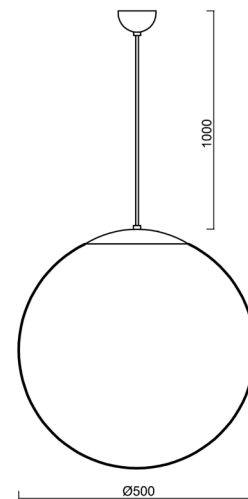

# ADRIA S4

Product code: ADR53052

Type: ZS11/098/L100 NL\*\*

Short description of the luminaire: Stainless polished pendant E27 light ON/OFF with TRIPLEX OPAL glass shade.

## Technical

Types of luminaires	Classic on/off
Mounting type	Suspended - cable
Base material	stainless steel steel
Shade material	three-layer glass TRIPLEX OPAL
Base color	polished stainless steel
Shade color	white
Holding the shade	steel holder
Mounting location	ceiling
Width	500 mm
Length	500 mm
Height	500 mm
Diameter	ø 500 mm
Hinge length	1000 mm
mounting holes (diameter)	none
Installation wire (diameter)	none
Impact strength	IK01
Operating temperature	from -20°C to +30°C