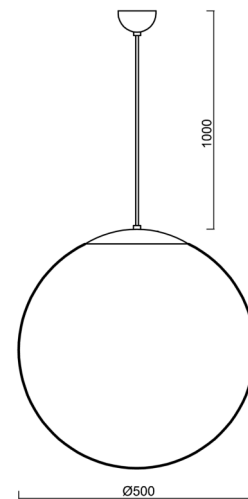

ADRIA S4

ZS11/098/L100 MS**

WWW.OSMONT.CZ

ADRIA S4

Product code: ADR53046

Type: ZS11/098/L100 MS**

Short description of the luminaire: Brass pendant E27 light ON/OFF with TRIPLEX OPAL glass shade.

Technical

Types of luminaires	Classic on/off
Mounting type	Suspended - cable
Base material	brass
Shade material	three-layer glass TRIPLEX OPAL
Base color	polished brass
Shade color	white
Holding the shade	steel holder
Mounting location	ceiling
Width	500 mm
Length	500 mm
Height	500 mm
Diameter	ø 500 mm
Hinge length	1000 mm
mounting holes (diameter)	none
Installation wire (diameter)	none
Impact strength	IK01
Operating temperature	from -20°C to +30°C

*The warranty for the batteries is valid for 12 months from the date of purchase.

Installation dimensions:

Additional assortment:

Lampshade

Product code	Name	Color	Description	Picture	Drawing
20041	098	white		