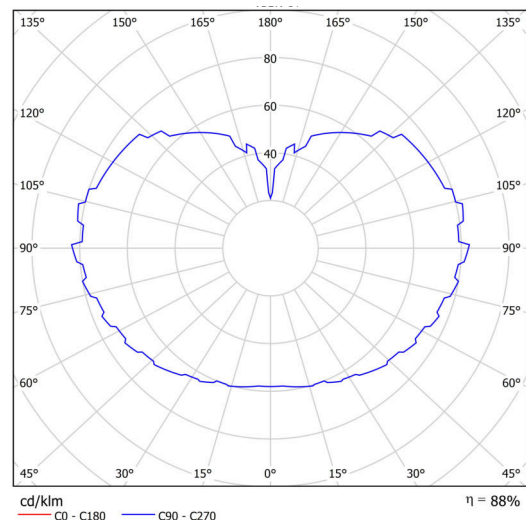

Luminous

Blue light hazard	Risk group 0

Eulum data for calculation programs are available at www.osmont.cz.