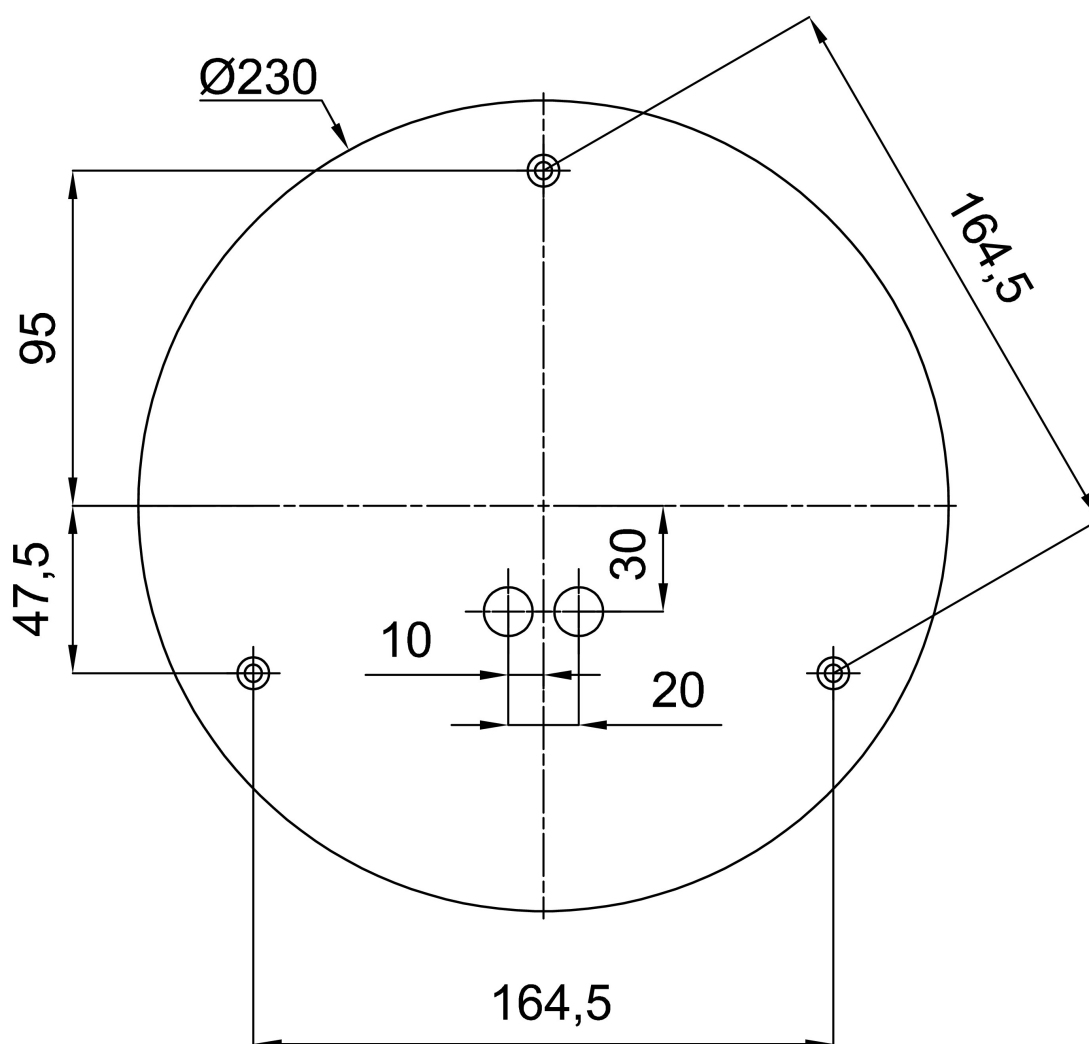

## Technical data

Types of luminaires	Emergency combined
Mounting type	Suspended - cable
Base material	brass
Shade material	three-layer glass TRIPLEX OPAL
Base color	polished brass
Shade color	white
Holding the shade	steel holder
Mounting location	ceiling
Width	350 mm
Length	350 mm
Height	350 mm
Diameter	Ø 350 mm
Suspension length	1000 mm
mounting holes (diameter)	none
Energy Class	D
Impact strength	IK01
Operating temperature	from +5°C to +30°C

## Installation dimensions:

Additional assortment:

Lampshade

Product code	Name	Color	Picture	Drawing
20144	097	white		