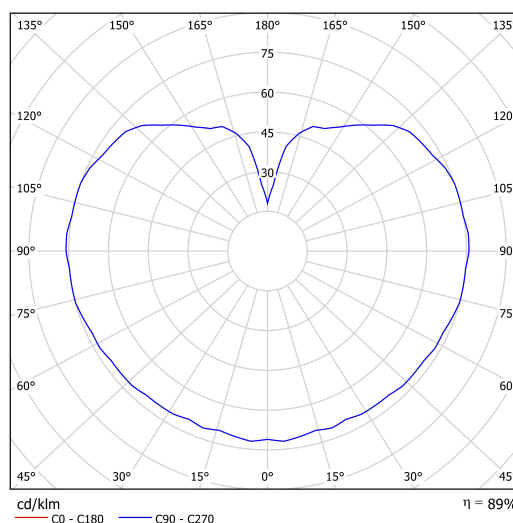

Luminous data

Lum. flux of luminaire	5870 lm
Lum. flux of light source	6670 lm
Lum. flux of light source in emergency mode	200 lm
Luminaire efficacy	136 lm/W
Chromaticity temperature	4000 K
Rated life time LED L80/B10	100000 hours