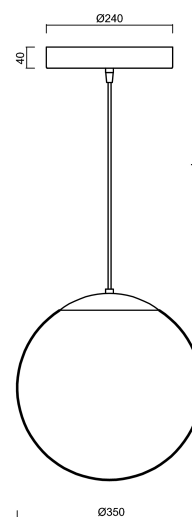

# ADRIA S3A HP

Product code: ADR50909

Type: LED-5L06E900ZS11/097/L100 NK3H MS 4K#

Short description of the luminaire: Brass polished | pendant high-power LED light with emergency backup combined | TRIPLEX OPAL hand blown glass shade | cable pendant ( with inner support wire) 100 cm |

## Technical data

Types of luminaires	Emergency combined
Mounting type	Suspended - cable
Base material	brass
Shade material	three-layer glass TRIPLEX OPAL
Base color	polished brass
Shade color	white
Holding the shade	steel holder
Mounting location	ceiling
Width	350 mm
Length	350 mm
Height	350 mm
Diameter	Ø 350 mm
Suspension length	1000 mm
mounting holes (diameter)	none
Energy Class	D
Impact strength	IK01
Operating temperature	from +5°C to +30°C

## Installation dimensions:

Additional assortment:

Lampshade

Product code	Name	Color	Picture	Drawing
20144	097	white		