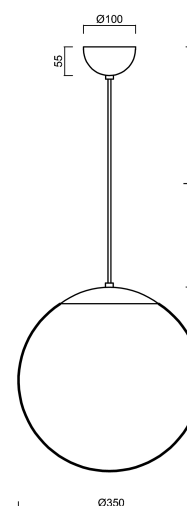

ADRIA S3A

LED-5L06E550ZS11/097/L100 NK3H NL 4K#

WWW.OSMONT.CZ

ADRIA S3A

Product code: ADR50893

Type: LED-5L06E550ZS11/097/L100 NK3H NL 4K#

Short description of the luminaire: Stainless steel polished | pendant LED light with emergency backup combined | TRIPLEX OPAL hand blown glass shade | cable pendant (with inner support wire) 100 cm |

Technical data

Types of luminaires	Emergency combined
Mounting type	Suspended - cable
Base material	stainless steel steel
Shade material	three-layer glass TRIPLEX OPAL
Base color	polished stainless steel
Shade color	white
Holding the shade	steel holder
Mounting location	ceiling
Width	350 mm
Length	350 mm
Height	350 mm
Diameter	Ø 350 mm
Suspension length	1000 mm
mounting holes (diameter)	none
Energy Class	D
Impact strength	IK01
Operating temperature	from +5°C to +30°C

Additional assortment:

Lampshade

Product code	Name	Color	Picture	Drawing
20144	097	white	