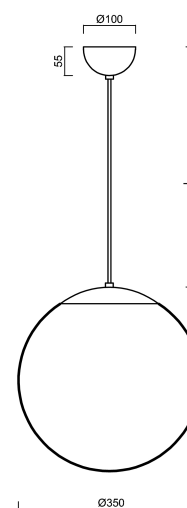

ADRIA S3A

Product code: ADR50891

Type: LED-5L06E550ZS11/097/L100 NL 4K#

Short description of the luminaire: Stainless steel polished | pendant LED light ON/OFF | TRIPLEX OPAL hand blown glass shade | cable pendant (with inner support wire) 100 cm |

Technical data

Types of luminaires	Classic on/off
Mounting type	Suspended - cable
Base material	stainless steel steel
Shade material	three-layer glass TRIPLEX OPAL
Base color	polished stainless steel
Shade color	white
Holding the shade	steel holder
Mounting location	ceiling
Width	350 mm
Length	350 mm
Height	350 mm
Diameter	ø 350 mm
Suspension length	1000 mm
mounting holes (diameter)	none
Energy Class	D
Impact strength	IK01
Operating temperature	from -20°C to +30°C

Electrical data

Power consumption	26 W
Ingress Protection	IP40
Socket	LED modul
terminal block	none
Automatic circuit breaker type B10A	31 pcs
Automatic circuit breaker type B16A	50 pcs
Automatic circuit breaker type C10A	52 pcs
Automatic circuit breaker type C16A	85 pcs
Number of LED drivers	1

Luminous data

Lum. flux of luminaire	3750 lm
Lum. flux of light source	4260 lm
Luminaire efficacy	144 lm/W
Chromaticity temperature	4000 K
Rated life time LED L80/B10	100000 hours
CRI	Ra80
MacAdam	3
Blue light hazard	Risk group 0

Eulum data for calculation programs are available at

OSMONT, s.r.o.
HYBRÁLEC 129,
586 01 JIHLAVA, CZ