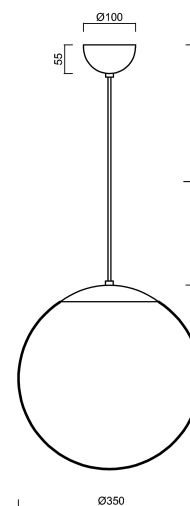

ADRIA S3A

LED-5L06E550ZS11/097/L100 NK3HST MS 4K#

WWW.OSMONT.CZ

ADRIA S3A

Product code: ADR50890

Type: LED-5L06E550ZS11/097/L100 NK3HST MS 4K#

Short description of the luminaire: Brass polished | pendant LED light with emergency backup combined (with Self-test) | TRIPLEX OPAL hand blown glass shade| cable pendant (with inner support wire) 100 cm |

Technical data

Types of luminaires	Emergency combined SELFTEST
Mounting type	Suspended - cable
Base material	brass
Shade material	three-layer glass TRIPLEX OPAL
Base color	polished brass
Shade color	white
Holding the shade	steel holder
Mounting location	ceiling
Width	350 mm
Length	350 mm
Height	350 mm
Diameter	ø 350 mm
Suspension length	1000 mm
mounting holes (diameter)	none
Energy Class	D
Impact strength	IK01
Operating temperature	from +5°C to +30°C

Additional assortment:

Lampshade

Product code	Name	Color	Picture	Drawing
20144	097	white	