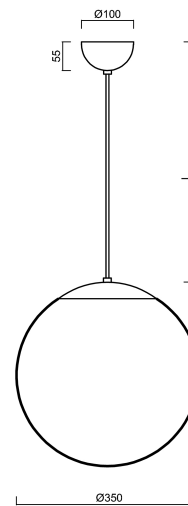

ADRIA S3A

LED-5L06E550ZS11/097/L100 MS DALI 4K#

WWW.OSMONT.CZ

ADRIA S3A

Product code: ADR50888

Type: LED-5L06E550ZS11/097/L100 MS DALI 4K#

Short description of the luminaire: Brass polished | pendant LED light DALI | TRIPLEX OPAL hand blown glass shade| cable pendant (with inner support wire) 100 cm |

Technical data

Types of luminaires	Dimmable
Mounting type	Suspended - cable
Base material	brass
Shade material	three-layer glass TRIPLEX OPAL
Base color	polished brass
Shade color	white
Holding the shade	steel holder
Mounting location	ceiling
Width	350 mm
Length	350 mm
Height	350 mm
Diameter	ø 350 mm
Suspension length	1000 mm
mounting holes (diameter)	none
Energy Class	D
Impact strength	IK01
Operating temperature	from -20°C to +30°C

Additional assortment:

Lampshade

Product code	Name	Color	Picture	Drawing
20144	097	white	