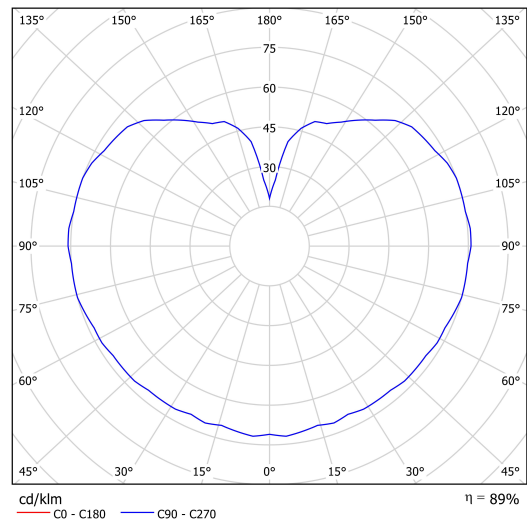

Technical data

Types of luminaires	Dimmable
Mounting type	Suspended - cable
Base material	brass
Shade material	three-layer glass TRIPLEX OPAL
Base color	polished brass
Shade color	white
Holding the shade	steel holder
Mounting location	ceiling
Width	350 mm
Length	350 mm
Height	350 mm
Diameter	ø 350 mm
Suspension length	1000 mm
mounting holes (diameter)	none
Energy Class	D
Impact strength	IK01
Operating temperature	from -20°C to +30°C

Luminous data

Lum. flux of luminaire	3750 lm
Lum. flux of light source	4260 lm
Luminaire efficacy	144 lm/W
Chromaticity temperature	4000 K
Rated life time LED L80/B10	100000 hours
CRI	Ra80
MacAdam	3
Blue light hazard	Risk group 0