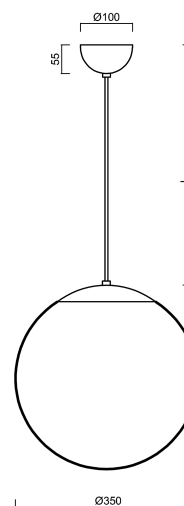

ADRIA S3A

LED-5L06E550ZS11/097/L100 MS 4K#

WWW.OSMONT.CZ

ADRIA S3A

Product code: ADR50887

Type: LED-5L06E550ZS11/097/L100 MS 4K#

Short description of the luminaire: Brass polished | pendant LED light ON/OFF | TRIPLEX OPAL hand blown glass shade| cable pendant (with inner support wire) 100 cm |

Technical data

Types of luminaires	Classic on/off
Mounting type	Suspended - cable
Base material	brass
Shade material	three-layer glass TRIPLEX OPAL
Base color	polished brass
Shade color	white
Holding the shade	steel holder
Mounting location	ceiling
Width	350 mm
Length	350 mm
Height	350 mm
Diameter	ø 350 mm
Suspension length	1000 mm
mounting holes (diameter)	none
Energy Class	D
Impact strength	IK01
Operating temperature	from -20°C to +30°C

Additional assortment:

Lampshade

Product code	Name	Color	Picture	Drawing
20144	097	white	