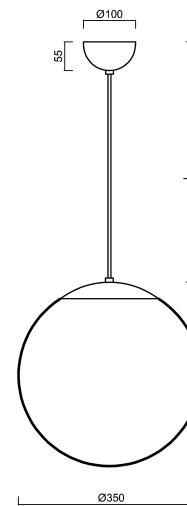

ADRIA S3A

LED-5L06E550ZS11/097/L100 C DALI 4K#

WWW.OSMONT.CZ

ADRIA S3A

Product code: ADR50884

Type: LED-5L06E550ZS11/097/L100 C DALI 4K#

Short description of the luminaire: Black colour | pendant LED light DALI | TRIPLEX OPAL hand blown glass shade| cable pendant (with inner support wire) 100 cm |

Technical data

Types of luminaires	Dimmable
Mounting type	Suspended - cable
Base material	steel
Shade material	three-layer glass TRIPLEX OPAL
Base color	black Ral9005
Shade color	white
Holding the shade	steel holder
Mounting location	ceiling
Width	350 mm
Length	350 mm
Height	350 mm
Diameter	Ø 350 mm
Suspension length	1000 mm
mounting holes (diameter)	none
Energy Class	D
Impact strength	IK01
Operating temperature	from -20°C to +30°C

Additional assortment:

Lampshade

Product code	Name	Color	Picture	Drawing
20144	097	white	