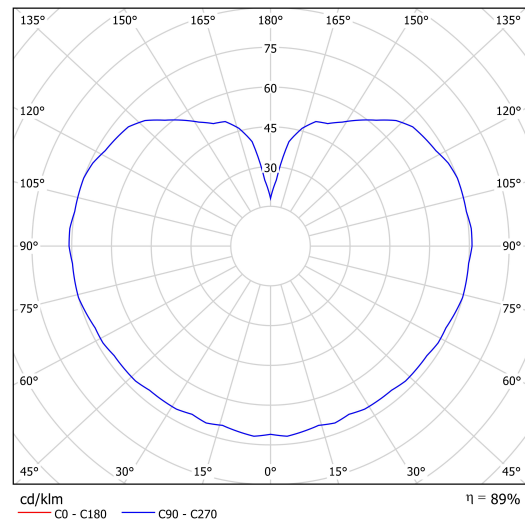

Technical data

Types of luminaires	Dimmable
Mounting type	Suspended - cable
Base material	steel
Shade material	three-layer glass TRIPLEX OPAL
Base color	black Ral9005
Shade color	white
Holding the shade	steel holder
Mounting location	ceiling
Width	350 mm
Length	350 mm
Height	350 mm
Diameter	Ø 350 mm
Suspension length	1000 mm
mounting holes (diameter)	none
Energy Class	D
Impact strength	IK01
Operating temperature	from -20°C to +30°C

Luminous data

Lum. flux of luminaire	3750 lm
Lum. flux of light source	4260 lm
Luminaire efficacy	144 lm/W
Chromaticity temperature	4000 K
Rated life time LED L80/B10	100000 hours
CRI	Ra80
MacAdam	3
Blue light hazard	Risk group 0