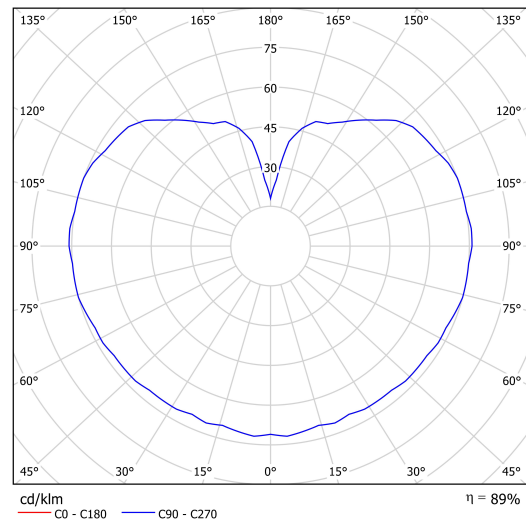

Technical data

Types of luminaires	Emergency combined
Mounting type	Suspended - cable
Base material	steel
Shade material	three-layer glass TRIPLEX OPAL
Base color	white Ral9003
Shade color	white
Holding the shade	steel holder
Mounting location	ceiling
Width	350 mm
Length	350 mm
Height	350 mm
Diameter	ø 350 mm
Suspension length	1000 mm
mounting holes (diameter)	none
Energy Class	D
Impact strength	IK01
Operating temperature	from +5°C to +30°C

Luminous data

Lum. flux of luminaire	3750 lm
Lum. flux of light source	4260 lm
Lum. flux of light source in emergency mode	200 lm
Luminaire efficacy	144 lm/W
Chromaticity temperature	4000 K
Rated life time LED L80/B10	100000 hours