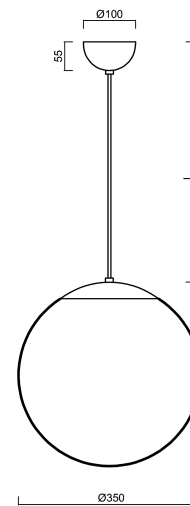

ADRIA S3A

LED-5L06E550ZS11/097/L100 NK3H B 4K#

WWW.OSMONT.CZ

ADRIA S3A

Product code: ADR50881

Type: LED-5L06E550ZS11/097/L100 NK3H B 4K#

Short description of the luminaire: White colour | pendant LED light with emergency backup combined | TRIPLEX OPAL hand blown glass shade| cable pendant (with inner support wire) 100 cm |

Technical data

Types of luminaires	Emergency combined
Mounting type	Suspended - cable
Base material	steel
Shade material	three-layer glass TRIPLEX OPAL
Base color	white Ral9003
Shade color	white
Holding the shade	steel holder
Mounting location	ceiling
Width	350 mm
Length	350 mm
Height	350 mm
Diameter	ø 350 mm
Suspension length	1000 mm
mounting holes (diameter)	none
Energy Class	D
Impact strength	IK01
Operating temperature	from +5°C to +30°C

Additional assortment:

Lampshade

Product code	Name	Color	Picture	Drawing
20144	097	white	