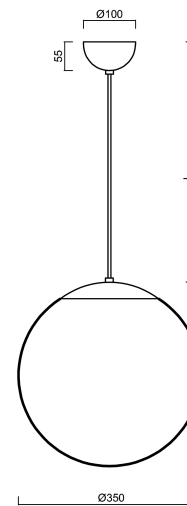

ADRIA S3A

LED-5L06E550ZS11/097/L100 B DALI 4K#

WWW.OSMONT.CZ

ADRIA S3A

Product code: ADR50880

Type: LED-5L06E550ZS11/097/L100 B DALI 4K#

Short description of the luminaire: White colour | pendant LED light DALI | TRIPLEX OPAL hand blown glass shade| cable pendant (with inner support wire) 100 cm |

Technical data

| | |
|---------------------------|--------------------------------|
| Types of luminaires | Dimmable |
| Mounting type | Suspended - cable |
| Base material | steel |
| Shade material | three-layer glass TRIPLEX OPAL |
| Base color | white Ral9003 |
| Shade color | white |
| Holding the shade | steel holder |
| Mounting location | ceiling |
| Width | 350 mm |
| Length | 350 mm |
| Height | 350 mm |
| Diameter | ø 350 mm |
| Suspension length | 1000 mm |
| mounting holes (diameter) | none |
| Energy Class | D |
| Impact strength | IK01 |
| Operating temperature | from -20°C to +30°C |

Electrical data

| | |
|-------------------------------------|---------------|
| Power consumption | 26 W |
| Ingress Protection | IP40 |
| Socket | LED modul |
| terminal block | none |
| Automatic circuit breaker type B10A | 31 pcs |
| Automatic circuit breaker type B16A | 50 pcs |
| Automatic circuit breaker type C10A | 52 pcs |
| Automatic circuit breaker type C16A | 85 pcs |
| Switching current | 5 A / 50 µsec |
| Number of LED drivers | 1 |

Additional assortment:

Lampshade

| Product code | Name | Color | Picture | Drawing |
|--------------|------|-------|-----------------------------------------------------------------------------------|---------|
| 20144 | 097 | white |  | |