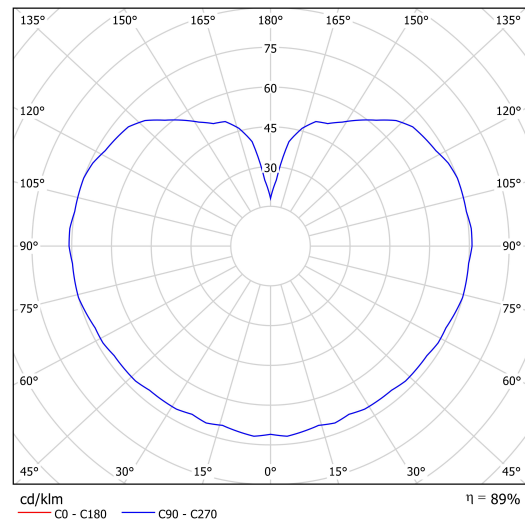

Technical data

| | |
|---------------------------|--------------------------------|
| Types of luminaires | Dimmable |
| Mounting type | Suspended - cable |
| Base material | steel |
| Shade material | three-layer glass TRIPLEX OPAL |
| Base color | white Ral9003 |
| Shade color | white |
| Holding the shade | steel holder |
| Mounting location | ceiling |
| Width | 350 mm |
| Length | 350 mm |
| Height | 350 mm |
| Diameter | ø 350 mm |
| Suspension length | 1000 mm |
| mounting holes (diameter) | none |
| Energy Class | D |
| Impact strength | IK01 |
| Operating temperature | from -20°C to +30°C |

Luminous data

| | |
|-----------------------------|--------------|
| Lum. flux of luminaire | 3750 lm |
| Lum. flux of light source | 4260 lm |
| Luminaire efficacy | 144 lm/W |
| Chromaticity temperature | 4000 K |
| Rated life time LED L80/B10 | 100000 hours |
| CRI | Ra80 |
| MacAdam | 3 |
| Blue light hazard | Risk group 0 |