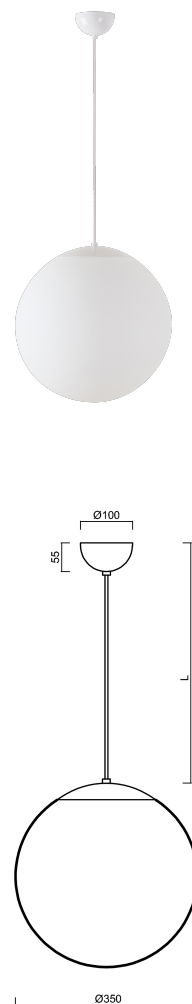

ADRIA S3A

Product code: ADR50879

Type: LED-5L06E550ZS11/097/L100 B 4K#

Short description of the luminaire: White colour | pendant LED light ON/OFF | TRIPLEX OPAL hand blown glass shade| cable pendant (with inner support wire) 100 cm |

Technical data

Types of luminaires	Classic on/off
Mounting type	Suspended - cable
Base material	steel
Shade material	three-layer glass TRIPLEX OPAL
Base color	white Ral9003
Shade color	white
Holding the shade	steel holder
Mounting location	ceiling
Width	350 mm
Length	350 mm
Height	350 mm
Diameter	ø 350 mm
Suspension length	1000 mm
mounting holes (diameter)	none
Energy Class	D
Impact strength	IK01
Operating temperature	from -20°C to +30°C

Electrical data

Power consumption	26 W
Ingress Protection	IP40
Socket	LED modul
terminal block	none
Automatic circuit breaker type B10A	31 pcs
Automatic circuit breaker type B16A	50 pcs
Automatic circuit breaker type C10A	52 pcs
Automatic circuit breaker type C16A	85 pcs
Number of LED drivers	1

Luminous data

Lum. flux of luminaire	3750 lm
Lum. flux of light source	4260 lm
Luminaire efficacy	144 lm/W
Chromaticity temperature	4000 K
Rated life time LED L80/B10	100000 hours
CRI	Ra80
MacAdam	3
Blue light hazard	Risk group 0

Eulum data for calculation programs are available at

OSMONT, s.r.o.
HYBRÁLEC 129,
586 01 JIHLAVA, CZ