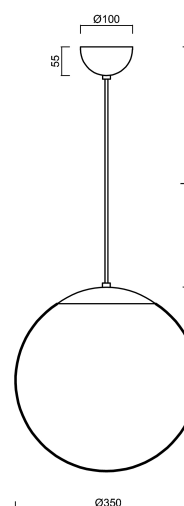

ADRIA S3A

LED-5L06E550ZS11/097/L100 NB 3K#

WWW.OSMONT.CZ

ADRIA S3A

Product code: ADR50395

Type: LED-5L06E550ZS11/097/L100 NB 3K#

Short description of the luminaire: Stainless steel brushed | pendant LED light ON/OFF | TRIPLEX OPAL hand blown glass shade | cable pendant (with inner support wire) 100 cm |

Technical data

Types of luminaires	Classic on/off
Mounting type	Suspended - cable
Base material	stainless steel steel
Shade material	three-layer glass TRIPLEX OPAL
Base color	brushed stainless steel
Shade color	white
Holding the shade	steel holder
Mounting location	ceiling
Width	350 mm
Length	350 mm
Height	350 mm
Diameter	ø 350 mm
Suspension length	1000 mm
mounting holes (diameter)	none
Energy Class	D
Impact strength	IK01
Operating temperature	from -20°C to +30°C

Additional assortment:

Lampshade

Product code	Name	Color	Picture	Drawing
20144	097	white	