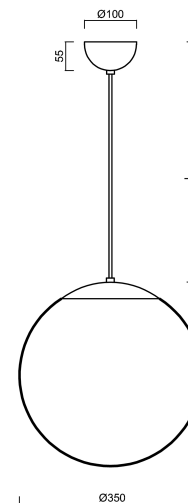

ADRIA S3A

LED-5L06E550ZS11/097/L100 NK3H NL 3K#

WWW.OSMONT.CZ

ADRIA S3A

Product code: ADR50393

Type: LED-5L06E550ZS11/097/L100 NK3H NL 3K#

Short description of the luminaire: Stainless steel polished | pendant LED light with emergency backup combined | TRIPLEX OPAL hand blown glass shade | cable pendant (with inner support wire) 100 cm |

Technical data

Types of luminaires	Emergency combined
Mounting type	Suspended - cable
Base material	stainless steel steel
Shade material	three-layer glass TRIPLEX OPAL
Base color	polished stainless steel
Shade color	white
Holding the shade	steel holder
Mounting location	ceiling
Width	350 mm
Length	350 mm
Height	350 mm
Diameter	Ø 350 mm
Suspension length	1000 mm
mounting holes (diameter)	none
Energy Class	D
Impact strength	IK01
Operating temperature	from +5°C to +30°C

Additional assortment:

Lampshade

Product code	Name	Color	Picture	Drawing
20144	097	white	