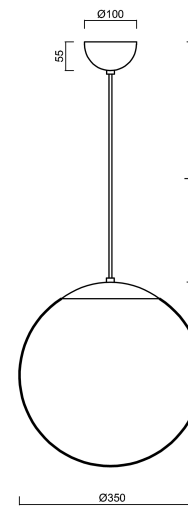

ADRIA S3A

LED-5L06E550ZS11/097/L100 NL DALI 3K#

WWW.OSMONT.CZ

ADRIA S3A

Product code: ADR50392

Type: LED-5L06E550ZS11/097/L100 NL DALI 3K#

Short description of the luminaire: Stainless steel polished | pendant LED light DALI | TRIPLEX OPAL hand blown glass shade | cable pendant (with inner support wire) 100 cm |

Technical data

Types of luminaires	Dimmable
Mounting type	Suspended - cable
Base material	stainless steel steel
Shade material	three-layer glass TRIPLEX OPAL
Base color	polished stainless steel
Shade color	white
Holding the shade	steel holder
Mounting location	ceiling
Width	350 mm
Length	350 mm
Height	350 mm
Diameter	ø 350 mm
Suspension length	1000 mm
mounting holes (diameter)	none
Energy Class	D
Impact strength	IK01
Operating temperature	from -20°C to +30°C

Additional assortment:

Lampshade

Product code	Name	Color	Picture	Drawing
20144	097	white	