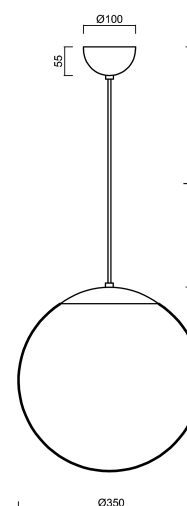

ADRIA S3A

Product code: ADR50391

Type: LED-5L06E550ZS11/097/L100 NL 3K#

Short description of the luminaire: Stainless steel polished | pendant LED light ON/OFF | TRIPLEX OPAL hand blown glass shade | cable pendant (with inner support wire) 100 cm |

Technical data

Types of luminaires	Classic on/off
Mounting type	Suspended - cable
Base material	stainless steel steel
Shade material	three-layer glass TRIPLEX OPAL
Base color	polished stainless steel
Shade color	white
Holding the shade	steel holder
Mounting location	ceiling
Width	350 mm
Length	350 mm
Height	350 mm
Diameter	ø 350 mm
Suspension length	1000 mm
mounting holes (diameter)	none
Energy Class	D
Impact strength	IK01
Operating temperature	from -20°C to +30°C

Electrical data

Power consumption	26 W
Ingress Protection	IP40
Socket	LED modul
terminal block	none
Automatic circuit breaker type B10A	31 pcs
Automatic circuit breaker type B16A	50 pcs
Automatic circuit breaker type C10A	52 pcs
Automatic circuit breaker type C16A	85 pcs
Number of LED drivers	1

Luminous data

Lum. flux of luminaire	3590 lm
Lum. flux of light source	4080 lm
Luminaire efficacy	138 lm/W
Chromaticity temperature	3000 K
Rated life time LED L80/B10	100000 hours
CRI	Ra80
MacAdam	3
Blue light hazard	Risk group 0

Eulum data for calculation programs are available at

OSMONT, s.r.o.
HYBRÁLEC 129,
586 01 JIHLAVA, CZ