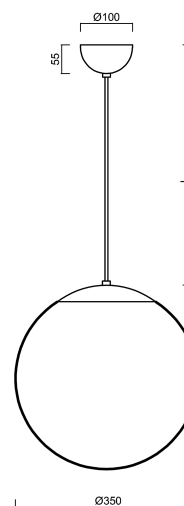

ADRIA S3A

LED-5L06E550ZS11/097/L100 NK3H B 3K#

WWW.OSMONT.CZ

ADRIA S3A

Product code: ADR50381

Type: LED-5L06E550ZS11/097/L100 NK3H B 3K#

Short description of the luminaire: White colour | pendant LED light with emergency backup combined | TRIPLEX OPAL hand blown glass shade| cable pendant (with inner support wire) 100 cm |

Technical data

Types of luminaires	Emergency combined
Mounting type	Suspended - cable
Base material	steel
Shade material	three-layer glass TRIPLEX OPAL
Base color	white Ral9003
Shade color	white
Holding the shade	steel holder
Mounting location	ceiling
Width	350 mm
Length	350 mm
Height	350 mm
Diameter	Ø 350 mm
Suspension length	1000 mm
mounting holes (diameter)	none
Energy Class	D
Impact strength	IK01
Operating temperature	from +5°C to +30°C

Additional assortment:

Lampshade

Product code	Name	Color	Picture	Drawing
20144	097	white	