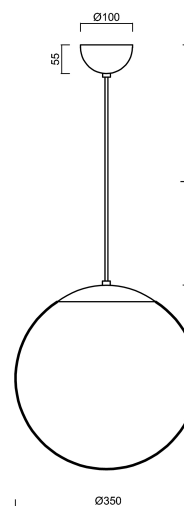

ADRIA S3A

LED-5L06E550ZS11/097/L100 B DALI 3K#

WWW.OSMONT.CZ

ADRIA S3A

Product code: ADR50380

Type: LED-5L06E550ZS11/097/L100 B DALI 3K#

Short description of the luminaire: White colour | pendant LED light DALI | TRIPLEX OPAL hand blown glass shade| cable pendant (with inner support wire) 100 cm |

Technical data

Types of luminaires	Dimmable
Mounting type	Suspended - cable
Base material	steel
Shade material	three-layer glass TRIPLEX OPAL
Base color	white Ral9003
Shade color	white
Holding the shade	steel holder
Mounting location	ceiling
Width	350 mm
Length	350 mm
Height	350 mm
Diameter	ø 350 mm
Suspension length	1000 mm
mounting holes (diameter)	none
Energy Class	D
Impact strength	IK01
Operating temperature	from -20°C to +30°C

Additional assortment:

Lampshade

Product code	Name	Color	Picture	Drawing
20144	097	white	