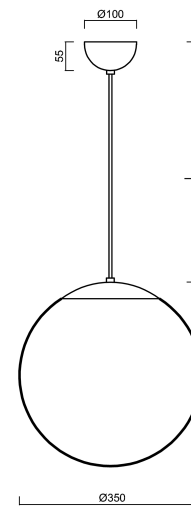

ADRIA S3A

ZS11/097/L100 NL*

WWW.OSMONT.CZ

ADRIA S3A

Product code: ADR40136

Type: ZS11/097/L100 NL*

Short description of the luminaire: Stainless steel polished | pendant E27 light ON/OFF | TRIPLEX OPAL hand blown glass shade | cable pendant (with inner support wire) 100 cm |

Technical data

Types of luminaires	Classic on/off
Mounting type	Suspended - cable
Base material	stainless steel steel
Shade material	three-layer glass TRIPLEX OPAL
Base color	polished stainless steel
Shade color	white
Holding the shade	steel holder
Mounting location	ceiling
Width	350 mm
Length	350 mm
Height	350 mm
Diameter	ø 350 mm
Suspension length	1000 mm
mounting holes (diameter)	none
Impact strength	IK01
Operating temperature	from -20°C to +30°C

Electrical data

Power consumption	40 W
Ingress Protection	IP40
Socket	E27
terminal block	none

Luminous data

Blue light hazard	Risk group 0
-------------------	--------------

Eulum data for calculation programs are available at www.osmont.cz.

TECHNICAL SHEET

Logistical data

EAN	8591728195328
Warranty*	60 months

**The warranty for the batteries is valid for 36 months from the date of purchase.*

Additional assortment:

Lampshade

Product code	Name	Color	Picture	Drawing
20144	097	white	