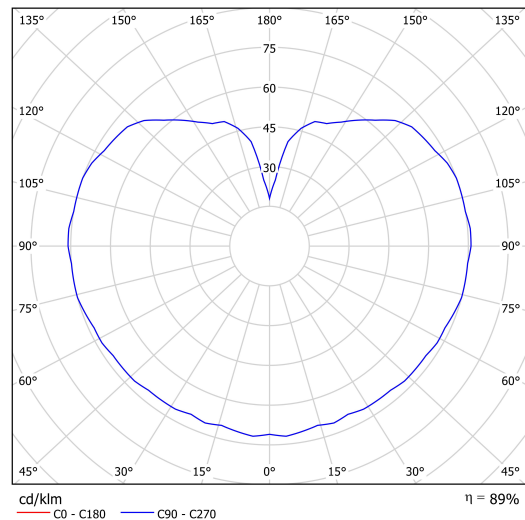

Technical data

Types of luminaires	Classic on/off
Mounting type	Suspended - cable
Base material	stainless steel steel
Shade material	three-layer glass TRIPLEX OPAL
Base color	polished stainless steel
Shade color	white
Holding the shade	steel holder
Mounting location	ceiling
Width	350 mm
Length	350 mm
Height	350 mm
Diameter	ø 350 mm
Suspension length	1000 mm
mounting holes (diameter)	none
Impact strength	IK01
Operating temperature	from -20°C to +30°C

Electrical data

Power consumption	40 W
Ingress Protection	IP40
Socket	E27
terminal block	none

Luminous data

Blue light hazard	Risk group 0
-------------------	--------------

Eulum data for calculation programs are available at www.osmont.cz.